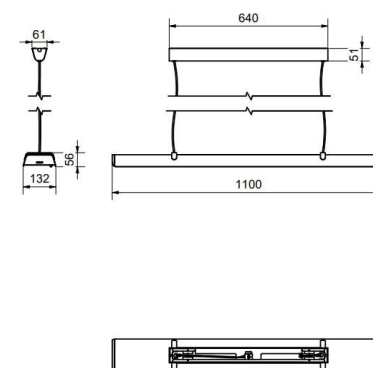

Article nr	157786
Socket	LED
Class	KL I
IP Class	20
Max watt	60
Kelvin	3000
Height	56
Width	132
Length	1100
Diameter	-
Lumen	6850
Cable color	GRÅ
Cable lenght	3
Dimable	JA
Light source included	Yes

BELID