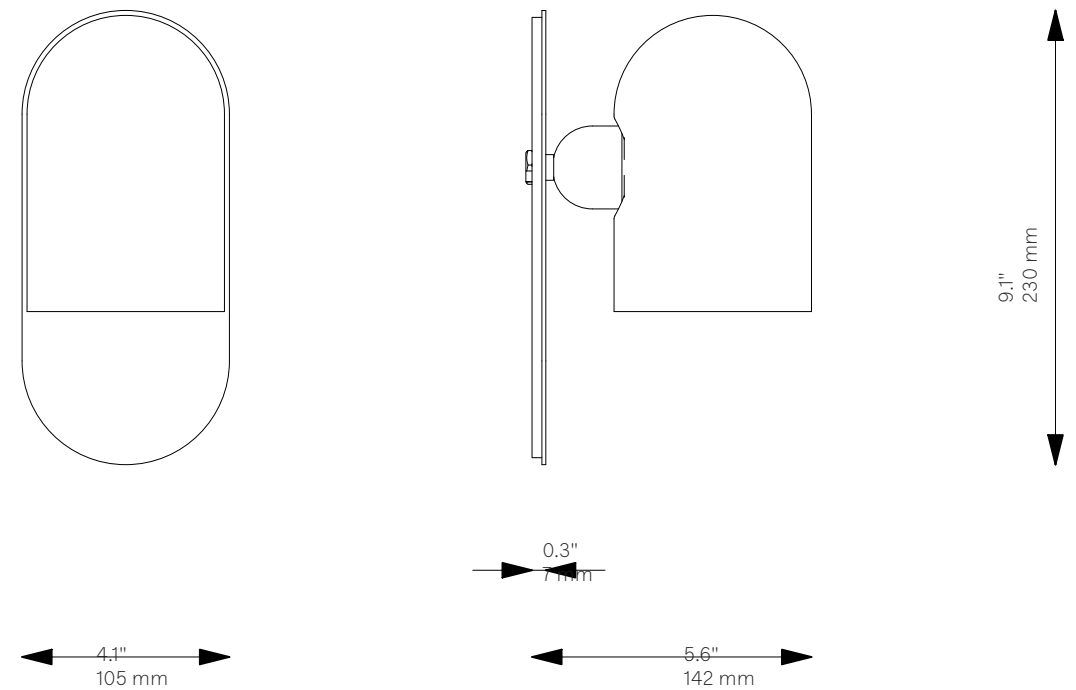

# Odyssey SM

Wall Sconce - B145

Odyssey Collection

<b>Glass Lampshades</b>	1 x Ø 100 mm x H 150 mm 1 x Ø 3.9" x H 5.9" Triplex Opal Glass (acid etch on the outside)
<b>Weight</b>	1.8 kg / 4.0 lb
<b>Light Source</b>	LED Bulb (included) 1 x 5 W Max Wattage 1 x 15 W Total Lumens 450-500 lm Color Temperature 3000 K Bulb Base E14 / E12 Bulb Size G45, max length 80 mm / 3.2" Power Supply 230/120V CE/UL  Dimmable with electronic dimmers only (ELV, trailing edge)
<b>Finishes</b>	LBB / Lacquered Burnished Brass BGM / Black Gunmetal PN / Polished Nickel (extra charge of 25%)
<b>CE/UL Certified</b>	CE/UL
<b>Ingress Protection</b>	IP 20