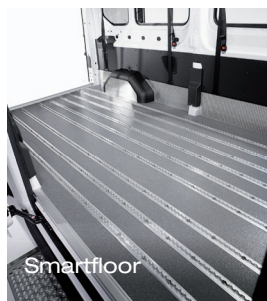

② OCCUPANT SECUREMENTS

Static Shoulder Belt

Pelvis/Lap Belt

3 Point Belt Combo

A variety of retractable and manual height adjusters are available. Also 4 stud L-fittings and angle brackets are available for shoulder belts.

③ FLOOR ANCHORAGES

Flange L-Track

Surface Rail L-Track

Smart Fitting

Floor Pocket

L-Track is available with custom drilling patterns and anodized

AMF-Bruns of America

1797 Georgetown Road
Hudson, OH 44236
877-506-3770