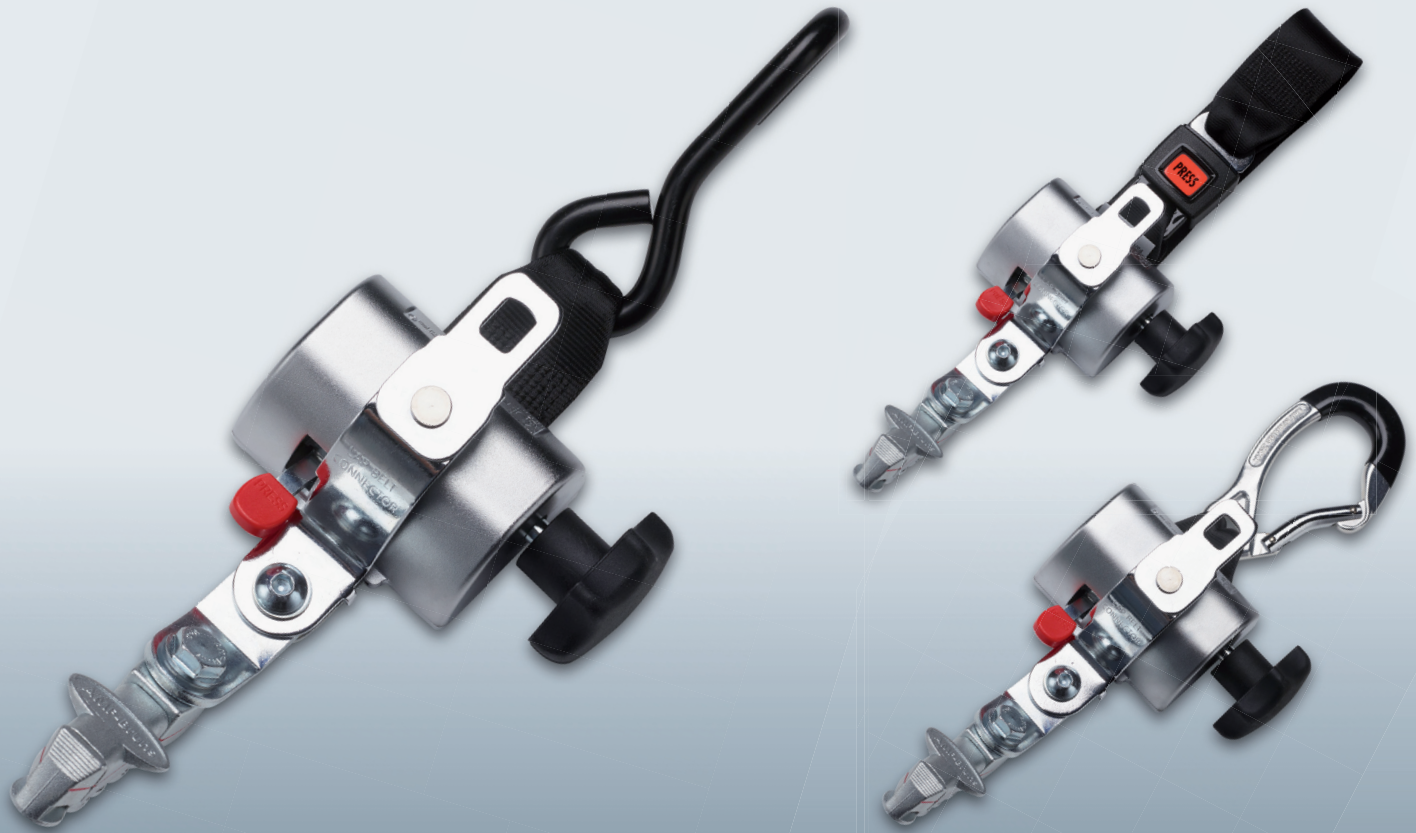

PROTEKTOR - SILVER SERIES

FULLY AUTOMATIC & SELF TENSIONING SYSTEM

FEATURES

- Fully-automatic and self-tensioning.
- Single tensioning knob for additional tensioning.
- Low profile.
- Foot release lever.
- Available with different floor anchorages.
- Available with J-hook, carabiner and loop.
- Durable zinc diecasting cover.

STANDARDS

The AMF-Bruns PROTEKTOR® System meets the following requirements: ISO 10542; SAE J2249; FMVSS 209,302,210,222; CMVSS 209; CSA Z605; AS 2596 and ADA.

SAFE DIVERSITY

The PROTEKTOR® occupant and wheelchair restraint system offers a number of variations. For the installation to the vehicle floor, the PROTEKTOR® System offers 4 stud fitting and smart fitting. For the attachment on the wheelchair, the system offers loops, hooks or carbiners.

ABOUT AMF-BRUNS

Since 1958, AMF-Bruns has manufactured wheelchair securement products and occupied restraint systems for the safe transportation of people with special needs. We invented the world's first 4-point retractor wheelchair anchoring system. Today we service customers in more than 50 countries throughout North and South America, Australia, Asia, Middle East and Africa.

Retractor, Buckle&Tab mounted on 40 bracket flexible, L-track

Retractor, Carabiner mounted on 40 bracket flexible, L-track

A variety of mounting brackets are also available depending on application:

- Twisted bracket 40/90 bracket, 40 bracket, flat bracket