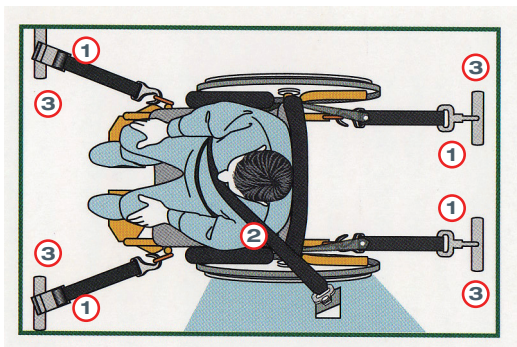

SELECTING A WHEELCHAIR AND OCCUPANT SECUREMENT IS SIMPLE AS 1-2-3