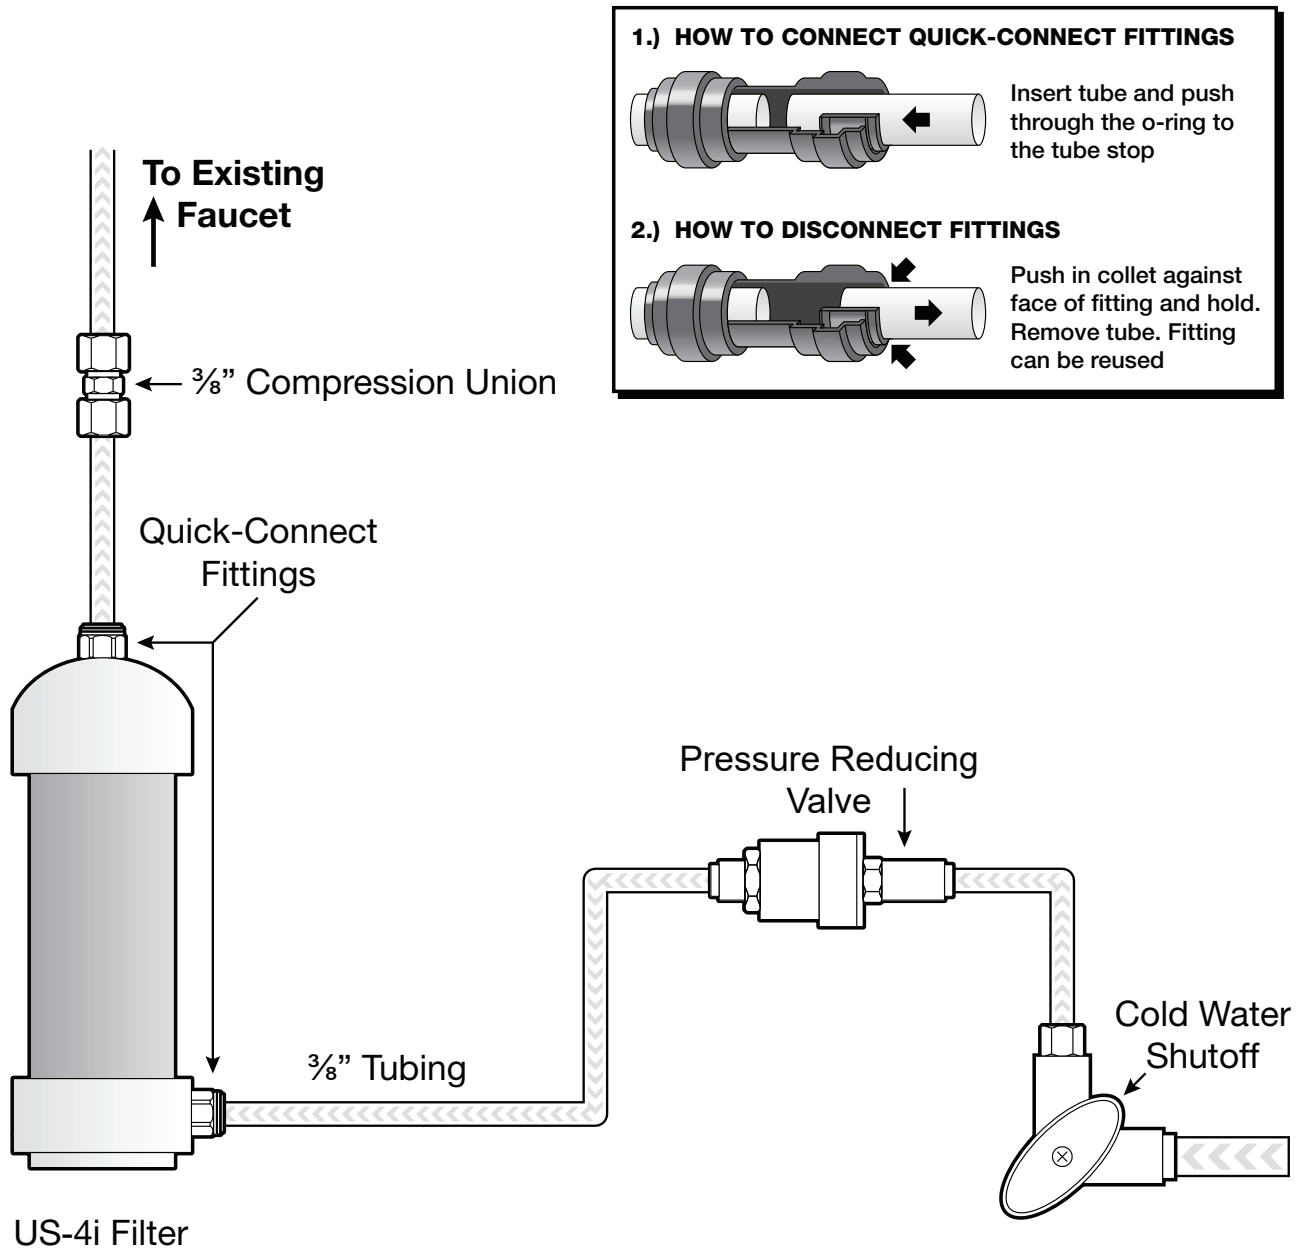

US-4i SYSTEM

Quick-Connect Installation

Enclosed Parts List:

- (1) 6' x 3/8" Tubing
- (1) 3/8" Compression Union
- (1) 3/8" Pressure Reducing Valve