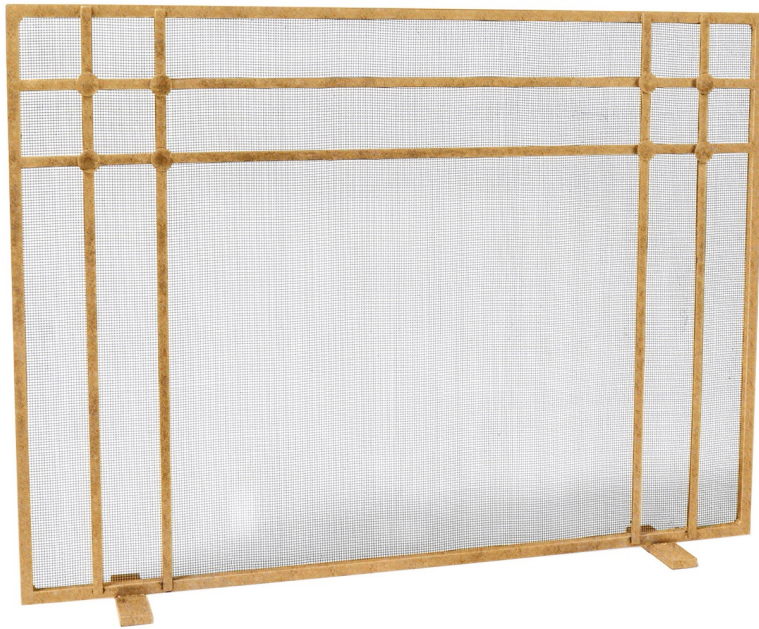

HENRY FIREPLACE SCREEN -  
IRON

Handmade in the U.S.A

Finish shown: Brilliant Gold

Size shown: 40 x 29

Weight: 30 pounds

Material: Iron (also available in solid brass)

Available in our six standard finishes and the following sizes (w x h):

- 40 x 29
- 38 x 32
- 42 x 31
- 44 x 33

Custom sizes available upon request