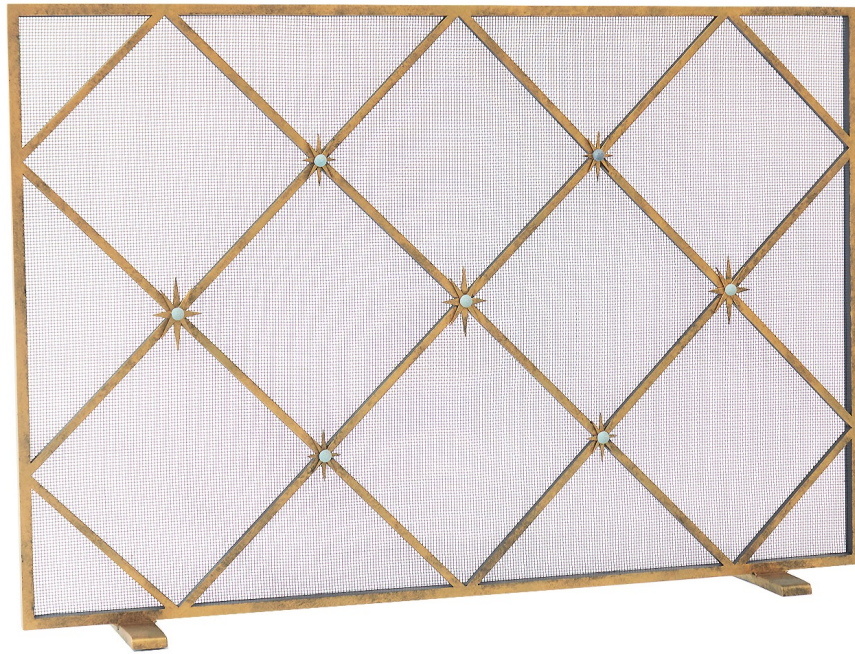

CELESTE FIREPLACE SCREEN

Handmade in the U.S.A

Finish shown: Aged Gold, Sea Foam Spheres

Size shown: 40 x 29

Weight: 30 pounds

Material: Iron

Available in our eight standard finishes, three sphere colors, and the following sizes (w x h):

- 40 x 29
- 38 x 32
- 42 x 31
- 44 x 33

Custom sizes available upon request