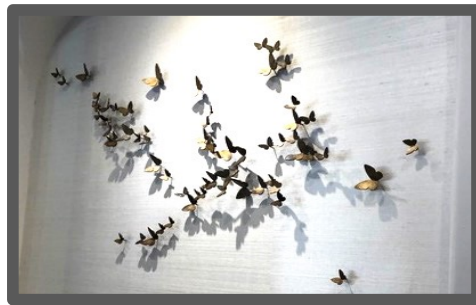

BUTTERFLY WALL SCULPTURE – STANDARD HORIZONTAL

Handmade in the U.S.A

Dimensions: 56" w x 34" h

Material: Iron

Available in our eight standard finishes

Custom configurations available upon request