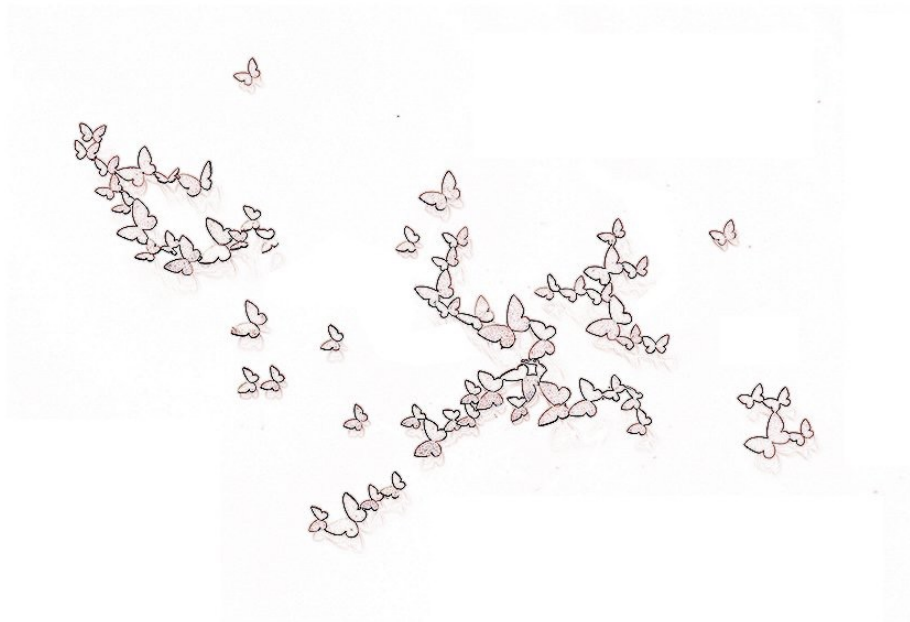

BUTTERFLY WALL SCULPTURE – STANDARD HORIZONTAL

Handmade in the U.S.A

Dimensions: 56" w x 34" h

Material: Iron

Available in our eight standard finishes

Custom configurations available upon request