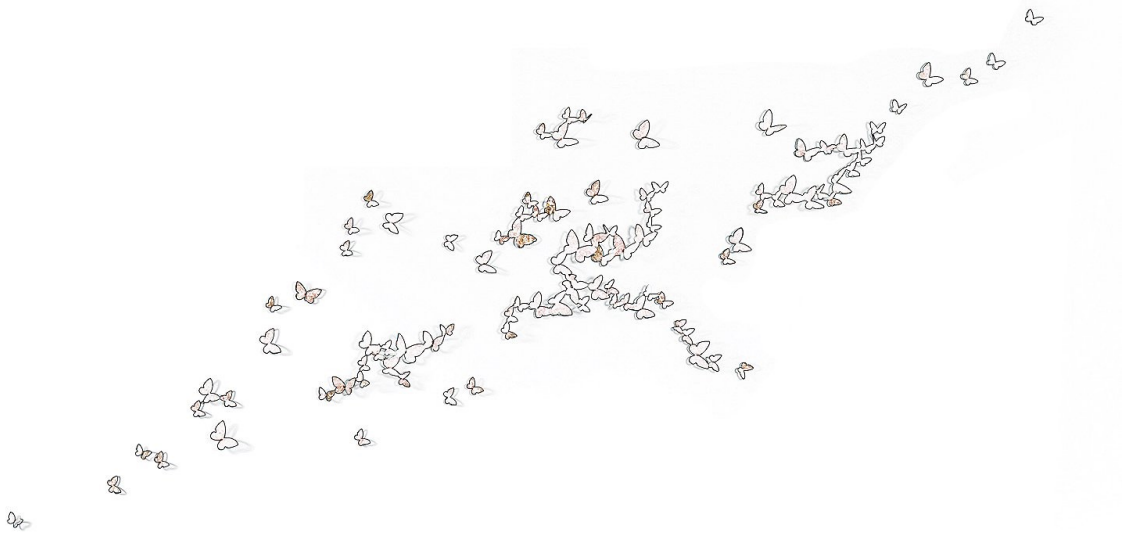

## BUTTERFLY WALL SCULPTURE – LARGE HORIZONTAL

Handmade in the U.S.A

Dimensions: 100" w x 50" h

Material: Iron

Available in our eight standard finishes

Custom configurations available upon request