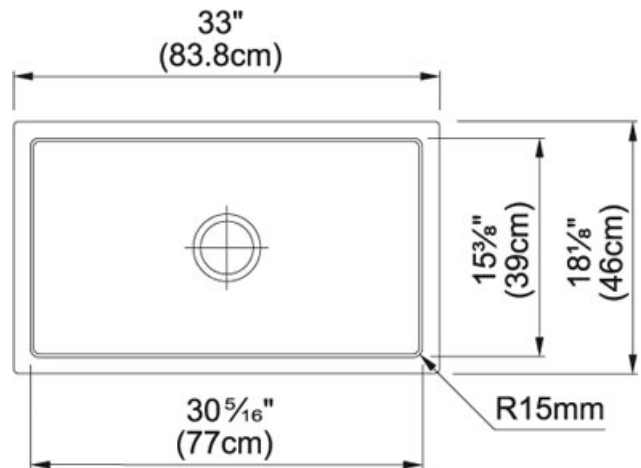

Farm House Glossy Black | 130.0532.386

FAMILY : Sinks | SERIES : Farm House | MODEL : FH2K 710-33 | FINISH : Glossy Black | INSTALLATION TYPE : Apron front

TECHNICAL DATA

Width overall	18 1/8"
Length overall	33"
Width of large bowl	15 3/8"
Length of large bowl	30 5/16"
Depth of large bowl	9"
Cut-Out Template	Yes
Cabinet Size	36"
Number of Bowls	1
Waste Outlet Diameter	3 1/2"
Faucet Hole	NO
Type of Material	FIRECLAY
Where to buy	Showroom
Cutout Length	33"
Cutout Width	17"