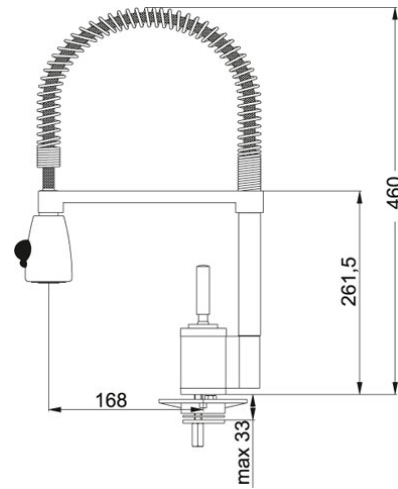

# Joy Cocktail Semi-Pro Chrome | 115.0029.591

FAMILY : Taps | SERIE : Joy Cocktail | MODEL : Semi-Pro | FINISH : Chrome | INSTALLATION TYPE : Worktop

## TECHNICAL DATA

Type	Mixer Tap
Cartridge	CERAMIC-DISCS-Ø-35
Height Overall	460.00 mm
Spout Rotation	360 °
Spray	Adjustable double jet against lime
Flexible tubes	STAINLESS-STEEL
Tap Pressure	HIGH-PRESSURE
Suggested product	Pair of filters (0399470)
Cabinet Size	diam. 50 mm