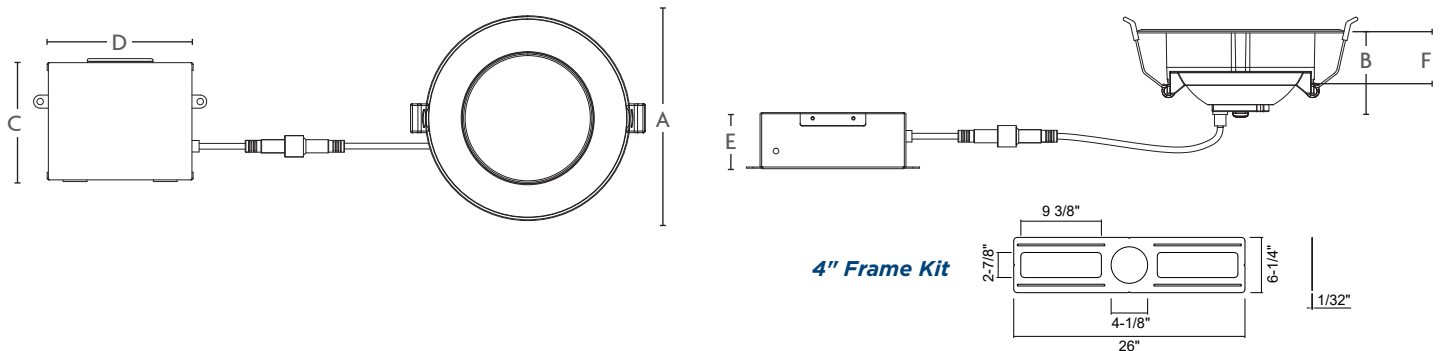

Extension Cables can be connected together up to a maximum of 20 feet between the driver and the downlight.

### PRODUCT DIMENSIONS / LINE DRAWING

Catalog Number	Diameter (A)	Depth (B)	Width (C)	Length (D)	Depth (E)	Depth (F)	Cutout Size	Weight
RDL/4GIM/9/5CTS-46	4.92"	1.97"	2.8"	3.5"	1.4"	1.3"	4.13"	1.03 Lbs.
RDL/4GIM/XX/5CTS-46	4.92"	1.97"	2.8"	3.5"	1.4"	1.3"	4.13"	1.04 Lbs.