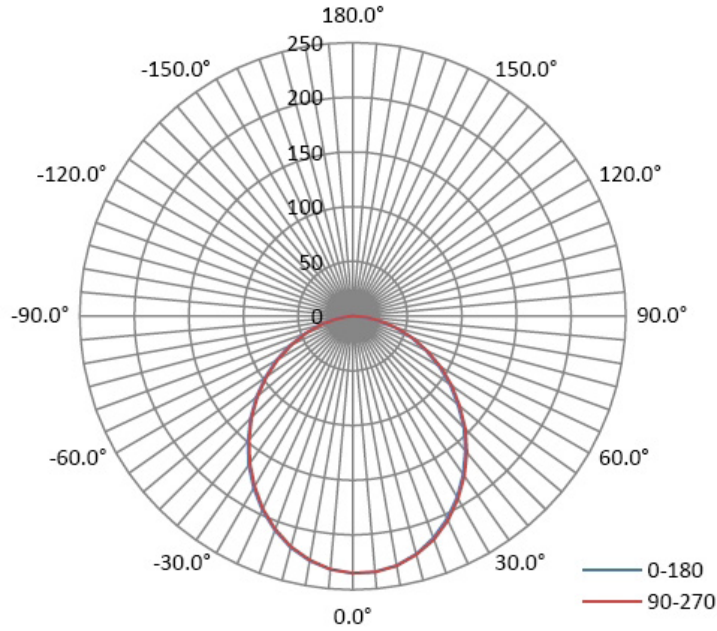

### PRODUCT DIMENSIONS / LINE DRAWING

Catalog Number	Diameter (A)	Depth (B)	Width (C)	Length (D)	Depth (E)	Depth (F)	Cutout Size	Weight
RDL/4GIM/9/5CTS-46	4.92"	1.97"	2.8"	3.5"	1.4"	1.3"	4.13"	1.03 Lbs.
RDL/4GIM/XX/5CTS-46	4.92"	1.97"	2.8"	3.5"	1.4"	1.3"	4.13"	1.04 Lbs.

**POLAR PLOTS**

**4" Gimbal 9W**

**4" Gimbal 11W**

**4" Gimbal 15W**