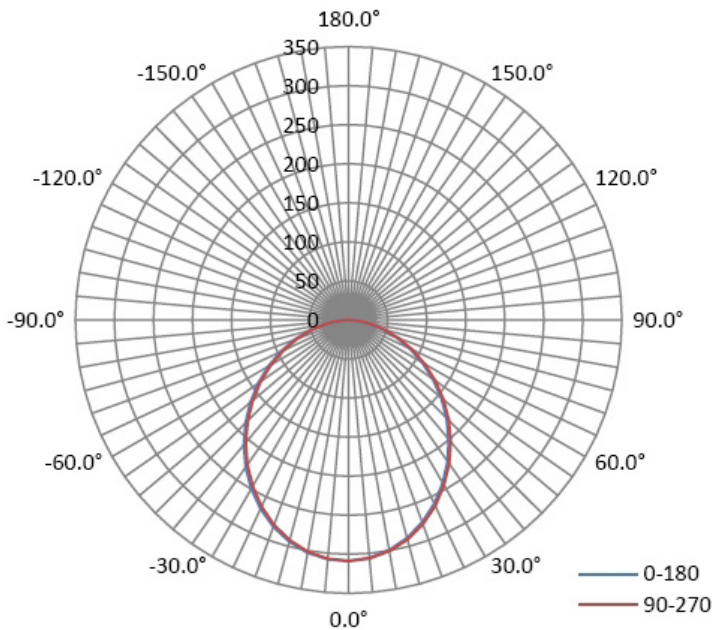

### PRODUCT DIMENSIONS / LINE DRAWING

Catalog Number	Diameter (A)	Depth (B)	Width (C)	Length (D)	Depth (E)	Depth (F)	Cutout Size	Weight
RDL/4GIM/9/5CTS-46	4.92"	1.97"	2.8"	3.5"	1.4"	1.3"	4.13"	1.03 Lbs.
RDL/4GIM/XX/5CTS-46	4.92"	1.97"	2.8"	3.5"	1.4"	1.3"	4.13"	1.04 Lbs.

**WARNING:** Some products included in this specification may be subject to the warning requirements of California's Proposition 65. Please refer to your product packaging for more information.

**LED Slim Fit Recessed Downlights**  
CCT SELECTABLE - GIMBAL

**POLAR PLOTS**

**4" Gimbal 9W**

**4" Gimbal 11W**

**4" Gimbal 15W**