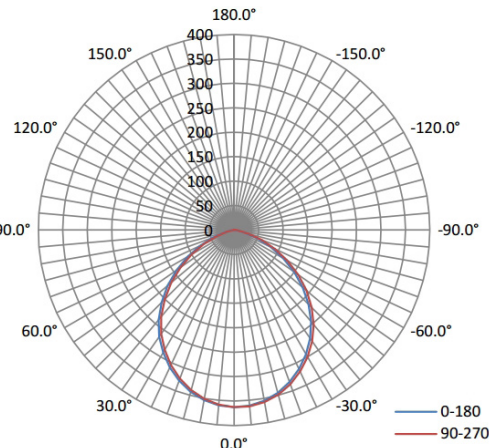

RTL603WH/9W/CTS