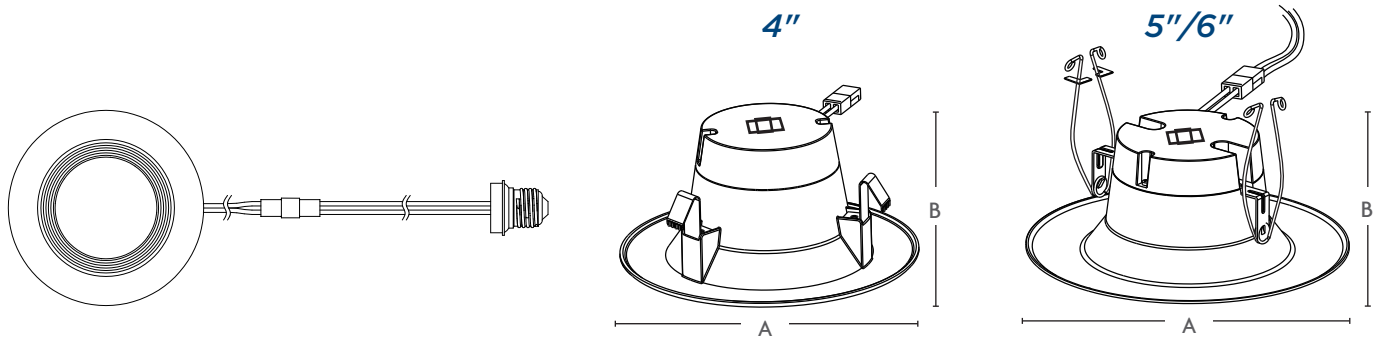

PRODUCT DIMENSIONS / LINE DRAWING

Catalog Number	Diameter (A)	Depth (B)	Weight
RTL/403WH/7W/CTS-46	5.3"	2.5"	0.3 Lbs.
RTL/603WH/9W/CTS-46	7.5"	2.9"	0.5 Lbs.
RTL/603WH/11W/CTS-46	7.5"	2.9"	0.5 Lbs.

PHOTOMETRICS