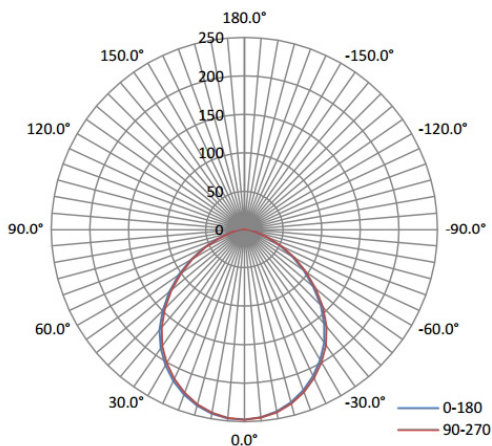

PHOTOMETRICS

RTL403WH/7W/CTS