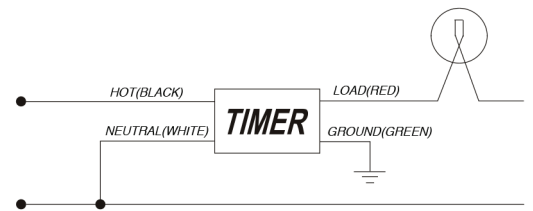

Wiring Diagram:

Testing & Code Compliance