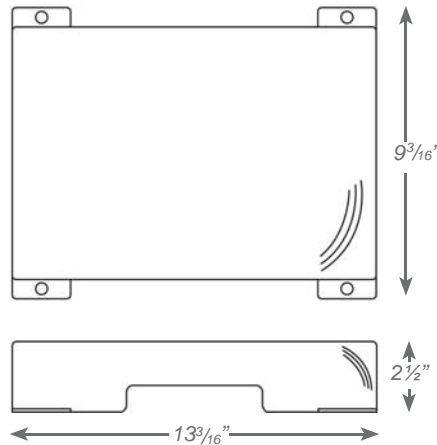

Vandal Shields

Project:	
Type:	
Catalog #:	

HOUSING MOUNTING

- High-impact resistant polycarbonate material.
- Mounting hardware provided for easy installation in the field.

BG-3C

BGR-1

PCS-1

BG-1

ORDERING INFORMATION

MODEL	USE WITH	DIMENSIONS
PCS-1	CLPU, ETXTE, EZRXTE, EZXTE, KXTE, KZXTE, SXTE	2 1/2" x 9-3/16" x 13 3/16"
BG-1	CKXTE, CLPU, DBEL, DXR, ELXTE, ETXTE, EZRXTE, EZXTE, KXTE, KZXTE, LEDTFX-2, NYELXTE, NYKXTE, NYXTE, PLELRXTE, SXTE, WLEZXTE	7 3/4" x 22" x 15"
BG-R1	RMR-16, RMR-16-WP, LEDR-2	7 1/2" x 18" x 7"
BG-3C	CXTE	13 3/4" x 30 1/4" x 6 1/2"