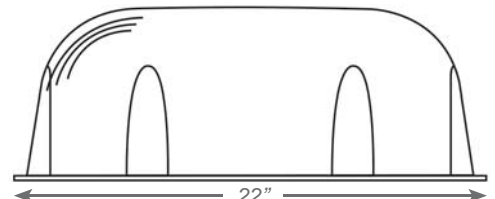

Vandal Shields

Project:	
Type:	
Catalog #:	

HOUSING MOUNTING

- High-impact resistant polycarbonate material.
- Mounting hardware provided for easy installation in the field.

BG-3C

BGR-1

PCS-1

BG-1

ORDERING INFORMATION

MODEL	USE WITH	DIMENSIONS
PCS-1	CLPU, ETXTE, EZRXTE, EZXTE, KXTE, KZXTE, SXTE	2 1/2" x 9-3/16" x 13 3/16"
BG-1	CKXTE, CLPU, DBEL, DXR, ELXTE, ETXTE, EZRXTE, EZXTE, KXTE, KZXTE, LEDTFX-2, NYELXTE, NYKXTE, NYXTE, PLELRXTE, SXTE, WLEZXTE	7 3/4" x 22" x 15"
BG-R1	RMR-16, RMR-16-WP, LEDR-2	7 1/2" x 18" x 7"
BG-3C	CXTE	13 3/4" x 30 1/4" x 6 1/2"