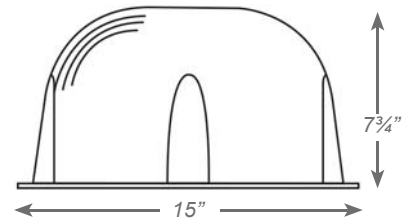

Vandal Shields

Project:	
Type:	
Catalog #:	

HOUSING MOUNTING

- High-impact resistant polycarbonate material.
- Mounting hardware provided for easy installation in the field.

BG-3C

BGR-1

PCS-1

BG-1

ORDERING INFORMATION

MODEL	USE WITH	DIMENSIONS
PCS-1	CLPU, ETXTE, EZRXTE, EZXTE, KXTE, KZXTE, SXTE	2 1/2" x 9-3/16" x 13 3/16"
BG-1	CKXTE, CLPU, DBEL, DXR, ELXTE, ETXTE, EZRXTE, EZXTE, KXTE, KZXTE, LEDTFX-2, NYELXTE, NYKXTE, NYXTE, PLELRXTE, SXTE, WLEZXTE	7 3/4" x 22" x 15"
BG-R1	RMR-16, RMR-16-WP, LEDR-2	7 1/2" x 18" x 7"
BG-3C	CXTE	13 3/4" x 30 1/4" x 6 1/2"