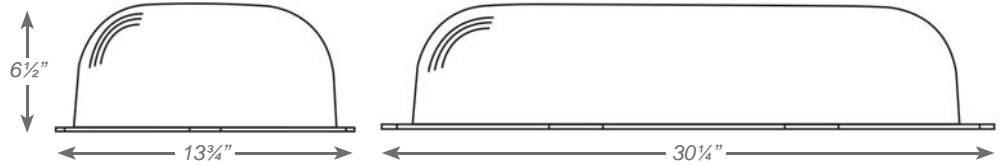

Vandal Shields

Project:	
Type:	
Catalog #:	

HOUSING MOUNTING

- High-impact resistant polycarbonate material.
- Mounting hardware provided for easy installation in the field.

BG-3C

BGR-1

PCS-1

BG-1

ORDERING INFORMATION

MODEL	USE WITH	DIMENSIONS
PCS-1	CLPU, ETXTE, EZRXTE, EZXTE, KXTE, KZXTE, SXTE	2 1/2" x 9-3/16" x 13 3/16"
BG-1	CKXTE, CLPU, DBEL, DXR, ELXTE, ETXTE, EZRXTE, EZXTE, KXTE, KZXTE, LEDTFX-2, NYELXTE, NYKXTE, NYXTE, PLELRXTE, SXTE, WLEZXTE	7 3/4" x 22" x 15"
BG-R1	RMR-16, RMR-16-WP, LEDR-2	7 1/2" x 18" x 7"
BG-3C	CXTE	13 3/4" x 30 1/4" x 6 1/2"