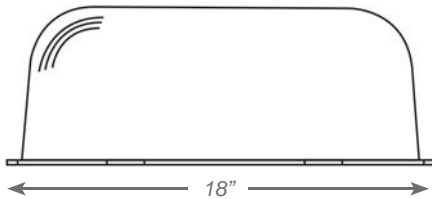

Vandal Shields

Project:	
Type:	
Catalog #:	

HOUSING MOUNTING

- High-impact resistant polycarbonate material.
- Mounting hardware provided for easy installation in the field.

BG-3C

BGR-1

PCS-1

BG-1

ORDERING INFORMATION

MODEL	USE WITH	DIMENSIONS
PCS-1	CLPU, ETXTE, EZRXTE, EZXTE, KXTE, KZXTE, SXTE	2 1/2" x 9-3/16" x 13 3/16"
BG-1	CKXTE, CLPU, DBEL, DXR, ELXTE, ETXTE, EZRXTE, EZXTE, KXTE, KZXTE, LEDTFX-2, NYELXTE, NYKXTE, NYXTE, PLELRXTE, SXTE, WLEZXTE	7 3/4" x 22" x 15"
BG-R1	RMR-16, RMR-16-WP, LEDR-2	7 1/2" x 18" x 7"
BG-3C	CXTE	13 3/4" x 30 1/4" x 6 1/2"