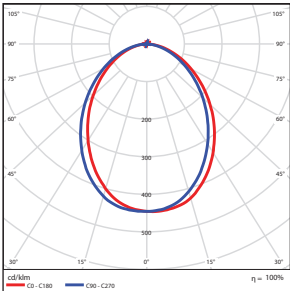

ORDERING

Watts (W)	Ordering Code	Description	CCT (K)	Lumens (Lm)	Equiv. Wattage (W)	Color	IP65 Rated	Energy Star
24	7790	LED-FXSECD25/40K	4000K	2,246	100	Black	•	•
40	7049	LED-FXSECD40/840	4000K	4,806	200	Black	•	-

ACCESSORIES (Ordered Separately)

Extension Arm
P10054 MT-DEA16
 (Dusk to Dawn 16" Extension Arm Pole)

DIMENSIONS

24W (SECSD)
 1.50-lbs

40W (SECD)
 4.95-lbs

PHOTOMETRICS CHART

24 Watt
 Energy Star

Center Beam fc	Beam Width	
2.5R	16.0 ft	5.0 ft
5.0R	40.0 ft	10.0 ft
7.5R	17.8 ft	15.0 ft
10.0R	10.0 ft	20.0 ft
12.5R	6.40 ft	25.0 ft
15.0R	4.45 ft	30.0 ft

Vert. Spread: 90.0°
 Horiz. Spread: 90.4°

40 Watt

Center Beam fc	Beam Width	
2.5R	37.1 ft	4.9 ft
5.0R	92.8 ft	9.8 ft
7.5R	41.2 ft	14.8 ft
10.0R	23.2 ft	19.7 ft
12.5R	14.8 ft	24.6 ft
15.0R	10.3 ft	29.5 ft