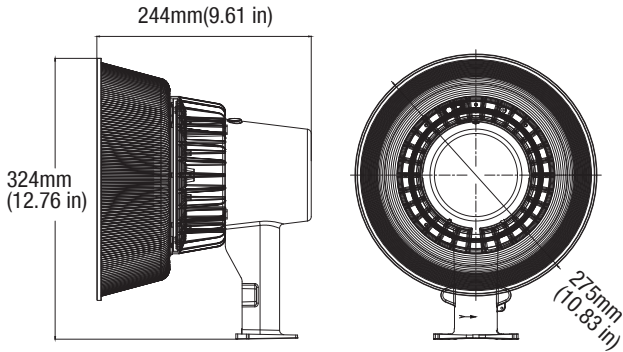

- Energy Star
- IP65 Rated
- ETL Listed
- Built-in photocell
- ColorTemp: 4000K
- Input line voltage: 120-277V
- Power Factor: >0.9
- Surge Protection: 25W =1KV / 40W=3.7KV
- CRI: 80
- Operating temperature: (25W) -22°F - 131°F / (40W) - 4°F-122°F
- Recommended 15-30 foot height performance
- Material: (25W)Polycarbonate / (40W) Die cast aluminum
- Net Weight: (25W) 1.5lbs / (40W) 4.95lbs
- 5 Year Warranty
- Finish: Black
- Optional for Purchase: 16" extension arm

ACCESSORIES (Ordered Separately)

Extension Arm
P10054 MT-DEA16
 (Dusk to Dawn 16" Extension Arm Pole)

DIMENSIONS

24W (SECSD)
 1.50-lbs

40W (SECD)
 4.95-lbs

PHOTOMETRICS CHART

24 Watt
 Energy Star

Center Beam fc	Beam Width	
2.5R	16.0 ft	5.0 ft
5.0R	40.0 ft	10.0 ft
7.5R	17.8 ft	15.0 ft
10.0R	10.0 ft	20.0 ft
12.5R	6.40 ft	25.0 ft
15.0R	4.45 ft	30.0 ft

Vert. Spread: 90.0°
 Horiz. Spread: 90.4°

40 Watt

Center Beam fc	Beam Width	
2.5R	37.1 ft	4.9 ft
5.0R	92.8 ft	9.8 ft
7.5R	41.2 ft	14.8 ft
10.0R	23.2 ft	19.7 ft
12.5R	14.8 ft	24.6 ft
15.0R	10.3 ft	29.5 ft