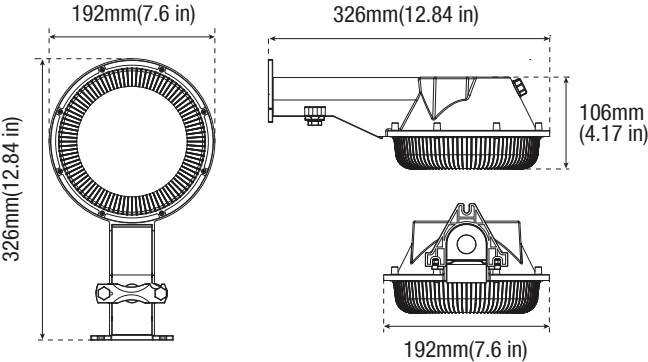

- Energy Star
- IP65 Rated
- ETL Listed
- Built-in photocell
- ColorTemp: 4000K
- Input line voltage: 120-277V
- Power Factor: >0.9
- Surge Protection: 25W =1KV / 40W=3.7KV
- CRI: 80
- Operating temperature: (25W) -22°F - 131°F / (40W) - 4°F-122°F
- Recommended 15-30 foot height performance
- Material: (25W)Polycarbonate / (40W) Die cast aluminum
- Net Weight: (25W) 1.5lbs / (40W) 4.95lbs
- 5 Year Warranty
- Finish: Black
- Optional for Purchase: 16" extension arm

ACCESSORIES (Ordered Separately)

Extension Arm
P10054 MT-DEA16
 (Dusk to Dawn 16" Extension Arm Pole)

DIMENSIONS

24W (SECSD)
 1.50-lbs

40W (SECD)
 4.95-lbs

PHOTOMETRICS CHART

24 Watt
 Energy Star

Center Beam fc	Beam Width	
2.5R	16.0 ft	5.0 ft
5.0R	40.0 ft	10.0 ft
7.5R	17.8 ft	15.0 ft
10.0R	10.0 ft	20.0 ft
12.5R	6.40 ft	25.0 ft
15.0R	4.45 ft	30.0 ft

Vert. Spread: 90.0°
 Horiz. Spread: 90.4°

40 Watt

Center Beam fc	Beam Width	
2.5R	37.1 ft	4.9 ft
5.0R	92.8 ft	9.8 ft
7.5R	41.2 ft	14.8 ft
10.0R	23.2 ft	19.7 ft
12.5R	14.8 ft	24.6 ft
15.0R	10.3 ft	29.5 ft