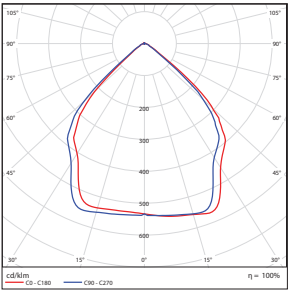

ACCESSORIES (Ordered Separately)

Extension Arm
P10054 MT-DEA16
 (Dusk to Dawn 16" Extension Arm Pole)

DIMENSIONS

24W (SECSD)
 1.50-lbs

40W (SECD)
 4.95-lbs

PHOTOMETRICS CHART

24 Watt
 Energy Star

Center Beam fc	Beam Width	
2.5R	16.0 ft	5.0 ft
5.0R	40.0 ft	10.0 ft
7.5R	17.8 ft	15.0 ft
10.0R	10.0 ft	20.0 ft
12.5R	6.40 ft	25.0 ft
15.0R	4.45 ft	30.0 ft

Vert. Spread: 90.0°
 Horiz. Spread: 90.4°

40 Watt

Center Beam fc	Beam Width	
2.5R	37.1 ft	4.9 ft
5.0R	92.8 ft	9.8 ft
7.5R	41.2 ft	14.8 ft
10.0R	23.2 ft	19.7 ft
12.5R	14.8 ft	24.6 ft
15.0R	10.3 ft	29.5 ft