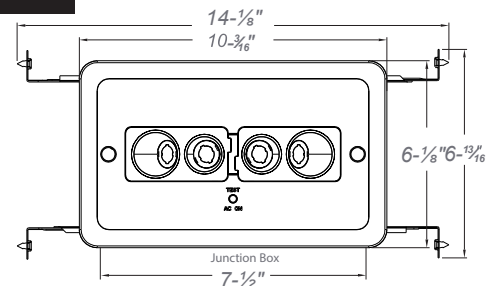

REM LED Recessed Emergency Unit

| | |
|-------------------|--|
| Project: | |
| Type: | |
| Catalog #: | |

STANDARD

OPTIONAL

ILLUMINATION

- Ultra-bright, energy efficient, long-life White LED adjustable lamp heads provide up to 50-ft center-to-center spacing with a 3-ft path of egress at 12-ft mounting height.
- 1.0 watt (1 LED x 1.0 watt) per head.
- Unique all-inclusive lamp, reflector, and lens assembly.

MOUNTING

- Bar hangers included are compatible with drywall or drop ceiling mount installations.

HOUSING

- Injection-molded, engineering grade, 5VA flame retardant, impact-resistant, thermoplastic in white or black finish.
- Injection-molded, engineering grade, 5VA flame retardant, thermoplastic oval and rectangle trim plates in white or black finish included.

DIMENSIONS

ORDERING INFORMATION

Sample Part Number: **REMW**

| MODEL | HOUSING COLOR | OPTIONS |
|-------|--------------------|----------------------|
| REM | W White B Black | SDT Self-Diagnostics |