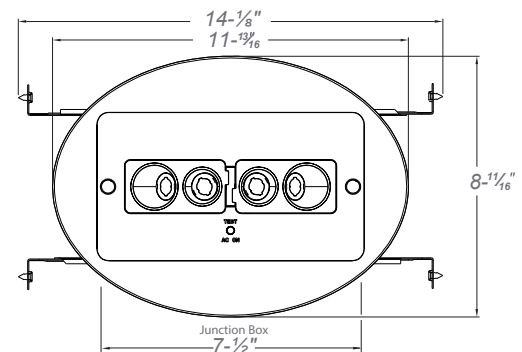

REM LED Recessed Emergency Unit

| | |
|-------------------|--|
| Project: | |
| Type: | |
| Catalog #: | |

STANDARD

OPTIONAL

ILLUMINATION

- Ultra-bright, energy efficient, long-life White LED adjustable lamp heads provide up to 50-ft center-to-center spacing with a 3-ft path of egress at 12-ft mounting height.
- 1.0 watt (1 LED x 1.0 watt) per head.
- Unique all-inclusive lamp, reflector, and lens assembly.

MOUNTING

- Bar hangers included are compatible with drywall or drop ceiling mount installations.

HOUSING

- Injection-molded, engineering grade, 5VA flame retardant, impact-resistant, thermoplastic in white or black finish.
- Injection-molded, engineering grade, 5VA flame retardant, thermoplastic oval and rectangle trim plates in white or black finish included.

DIMENSIONS

ORDERING INFORMATION

Sample Part Number: **REMW**

| MODEL | HOUSING COLOR | OPTIONS |
|-------|--------------------|----------------------|
| REM | W White B Black | SDT Self-Diagnostics |