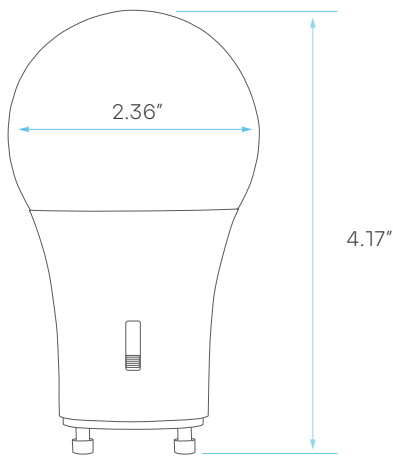

1600 LUMENS

CRI 90

COLOR SELECTABLE

2700K 3000K 3500K 4000K 5000K

DIMMABLE

TRIAC

ELECTRICAL

	MODEL	DESCRIPTION	POWER	INPUT VOLTS	EFFICACY	LIFETIME	FLOOD	WATT REPLACEMENT	COST/YR
A15 7W	LR21466	LED9A19/GU24/5CCT/HC/D	9	120V	89	15,000	220°	60	\$ 1.08
	LR21475	LED9A19/5CCT/HC/D	9	120V	89	15,000	220°	60	\$ 1.08
	LR21477	LED11A19/5CCT/HC/D	11	120V	100	15,000	220°	75	\$ 1.32
	LR21479	LED15A19/5CCT/HC/D	15	120V	107	15,000	220°	100	\$ 1.80

DIMENSIONS

A19 GU24
LR21466

A19
LR21475

A19
LR21477
LR21479