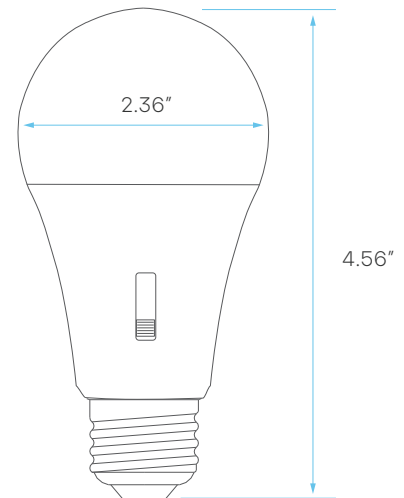

PHOTOMETRIC

MODEL	DESCRIPTION	COLOR (CCT)	TEMP	LUMEN	BASE	CRI	ETL LISTED	TITLE 20
LR21466	LED9A19/GU24/5CCT/HC/D	2700K/3000K/3500K/4000K/5000K	CCT SELECT	800	GU24	90	YES	YES
LR21475	LED9A19/5CCT/HC/D	2700K/3000K/3500K/4000K/5000K	CCT SELECT	800	E26	90	YES	YES
LR21477	LED11A19/5CCT/HC/D	2700K/3000K/3500K/4000K/5000K	CCT SELECT	1100	E26	90	YES	YES
LR21479	LED15A19/5CCT/HC/D	2700K/3000K/3500K/4000K/5000K	CCT SELECT	1600	E26	90	YES	YES

DIMENSIONS

A19 GU24
LR21466

A19
LR21475

A19
LR21477
LR21479