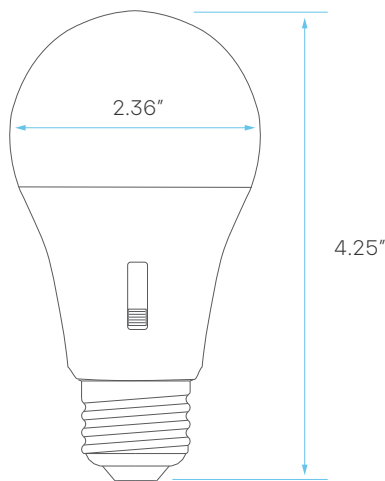

1600 LUMENS

CRI 90

COLOR SELECTABLE

2700K 3000K 3500K 4000K 5000K

DIMMABLE

TRIAC

ELECTRICAL

	MODEL	DESCRIPTION	POWER	INPUT VOLTS	EFFICACY	LIFETIME	FLOOD	WATT REPLACEMENT	COST/YR
A15 7W	LR21466	LED9A19/GU24/5CCT/HC/D	9	120V	89	15,000	220°	60	\$ 1.08
	LR21475	LED9A19/5CCT/HC/D	9	120V	89	15,000	220°	60	\$ 1.08
	LR21477	LED11A19/5CCT/HC/D	11	120V	100	15,000	220°	75	\$ 1.32
	LR21479	LED15A19/5CCT/HC/D	15	120V	107	15,000	220°	100	\$ 1.80

DIMENSIONS

A19 GU24
LR21466

A19
LR21475

A19
LR21477
LR21479