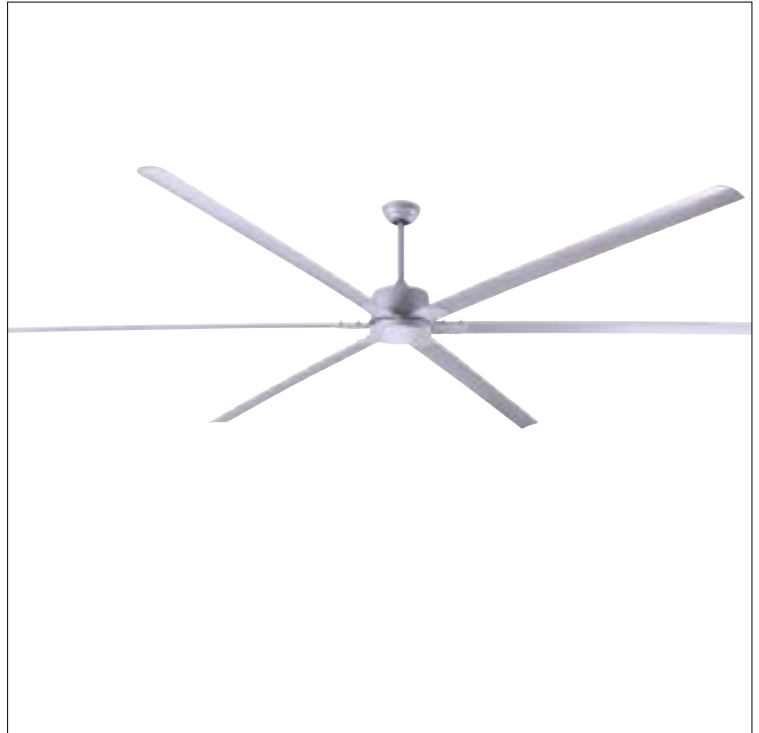

THE FanBOS

8' Ceiling fan

part # CP96PG

General

Size: 96"
Finish: grey
Blades: 6 aluminum blades
Zinc Ball Hanger
Downrod mount
Downrod mount height: 20 1/4"
Downrod: 12", OD: 1"
(also available: 24" and 36" downrods)
Lead wire: 48"
Motor size: 172mm x 22mm, DC motor, 120 Volt
Floor area coverage: 2000 sq.ft. @ 20'

Performance at High Speed:

105 RPM, 16729 CFM, 281 CFM/W, 61.6 WATTS, 0.9 AMPS
Efficiency: 487 CFM/W

Performance at Low Speed:

49 RPM, 10292 CFM, 1711 CFM/W, 6.0 WATTS, 0.1 APMS
Efficiency: 487 cfm/w

Remote control: 5 speed, fwd/rev, learning, handheld (included)
Available LED light kit: LK-CPPG, 1000 lumens

Packaging

Colour box: 44.80" x 10.75" x 11.61" (1138 x 273 x 295mm)
Colour box weight: 28.60 lbs (12.98 kgs)

Warranty & Safety Standards

Warranty: Motor - Limited 5 year
Fixture - Limited 1 year

cCSAus

Rated for damp locations

Fan blades must be at a minimum of 10 feet from the floor

WARNING: The use of this product can expose you to chemicals including Cadmium, which is known to the State of California to cause cancer, and Lead, which is known to the State of California to cause birth defects and/or other reproductive harm. For more information go to www.P65Warnings.ca.gov.

Prepared for
Contact
Date
Presented by
Remarks