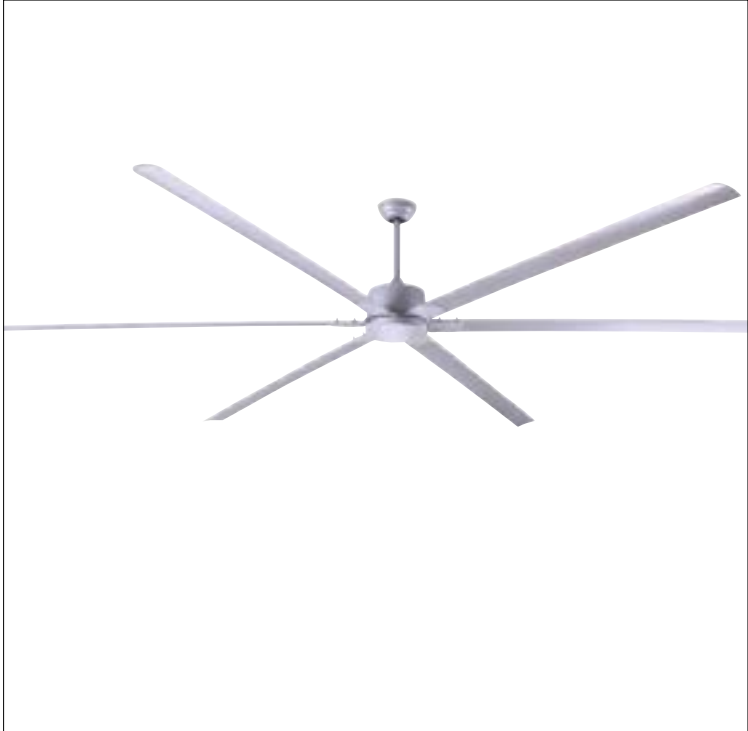

# THE FANBOS

## 10' Ceiling fan

### part # CP120PG

**General**

Size: 120"  
 Finish: grey  
 Blades: 6 aluminum blades  
 Zinc Ball Hanger  
 Downrod mount  
 Downrod mount height: 20 1/4"  
 Downrod: 12", OD: 1"  
 (also available: 24" and 36" downrods)  
 Lead wire: 48"  
 DC Motor size: 172mm x 22mm, DC motor, 120Volt  
 Remote control: 5 speed, fwd/rev, learning, handheld (included)  
 Floor area coverage: 2500 sq.ft. @ 20'

Available LED light kit: LK-CPPG, 1000 lumens

**Packaging**

Colour box: 56.77" x 10.75 x 11.60" (1442 x 273 x 295mm)  
 Colour box weight: 35.2 lbs (15.97 kgs)

**Warranty & Safety Standards**

Warranty: Motor - Limited 5 year  
 Fixture - Limited 1 year