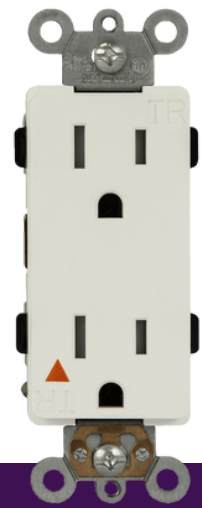

## DECORATOR TAMPER-RESISTANT ISOLATED GROUND, SELF-GROUNDING INDUSTRIAL GRADE RECEPTACLE

MODEL NO: 61500-IG-TR

### DESCRIPTION

ENERLITES heavy duty receptacles are manufactured to withstand the harsh conditions typically associated with industrial environments. They contain two side barriers that cover the wire terminals for insulation and isolation function. This industrial grade isolated ground receptacle is 15 Amp, NEMA 5-15R, designed specifically for use in hospitals, commercial, and industrial settings.

### FEATURES

- Isolated Ground
- Impact resistant thermoplastic cover and body
- Tamper-resistant receptacle improves child safety – built-in shutter prevents access by most non-rated/foreign objects
- Ground termination-brass strap version
- Break-off tabs for easy two-circuit conversion
- Optional grounding with self-grounding clip or green terminal screw
- Use only with 10AWG to 14AWG wires