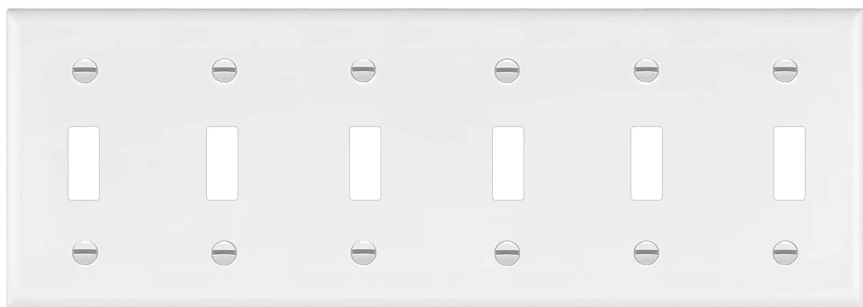

**Toggle Mid-Size
Wall Plate
6 Gang**

Model #: 8816M

Description: Update plain, white light switch covers with the Enerlites 8816M 6 gang wall plate. This toggle wall plate has a stylish finish that is sure to liven up nearly any wall in your home or office.

Features:

- High-impact resistant for remarkable durability
- Simple 12-screw installation
- Easy to clean and maintain
- UL listed for indoors

Specifications:

Type.....	6-gang toggle light switches
Color available.....	Almond, White and Ivory
Depth.....	.25"
Height.....	5.5"
Width.....	12.5"
Screws.....	Included
Shape.....	Rectangle