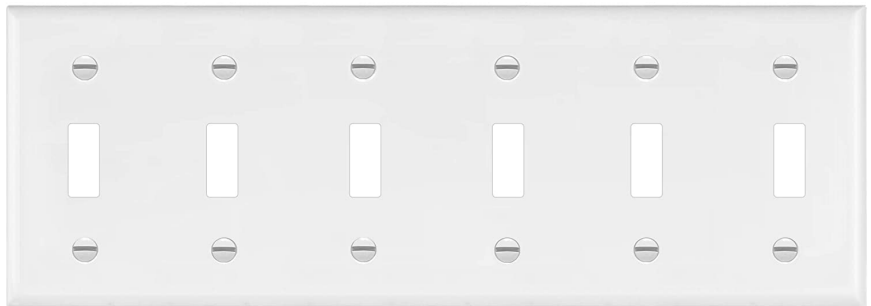

**Toggle Wall Plate  
6 Gang**

Model #: 8816-A

**Description:** Update plain, white light switch covers with the Enerlites 8816 6 gang wall plate. This toggle wall plate has a stylish finish that is sure to liven up nearly any wall in your home or office.

**Features:**

- High-impact resistant for remarkable durability
- Simple 12-screw installation
- Easy to clean and maintain
- UL listed for indoors

**Specifications:**

Type.....	6-gang toggle light switches
Color available.....	Almond, White and Ivory
Depth.....	.25"
Height.....	4.5"
Width.....	12"
Screws.....	Included
Shape.....	Rectangle