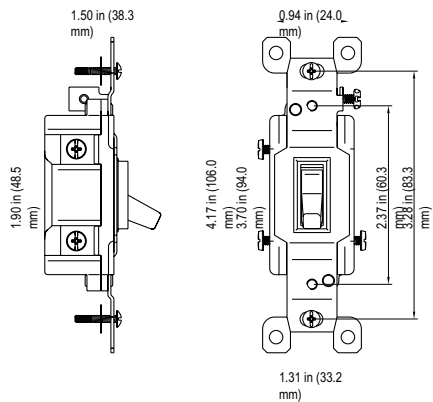

### Residential Grade Toggle Switch/Single Pole

Model No.: 88115

**Description:** The 88115 switch make installation quick and simple with its versatile design. This switch features side mount wiring as well as push-in wiring on the rear (for use with copper wiring). The impact resistant thermoplastic body is built strong to endure years of use as well as being resistant to a wide temperature range.

**Features:**

- Quick and Easy Installation
- Side and Rear Wiring
- Grounding Screw Attached
- Durable Impact-Resistant Thermoplastic Switch and Frame
- 2 Year Warranty

**Specifications:**

Type .....Single Pole  
 Color Availability.....White, Ivory, Almond, Light Almond, and Gray  
 Ground.....Grounding Screw Attached  
 Amperage..... 15Amp  
 Voltage.....120/277VAC  
 Termination.....Rear Push In and Side  
 Actuator Material .....Thermoplastic  
 Standards and Certifications.....UL Listed