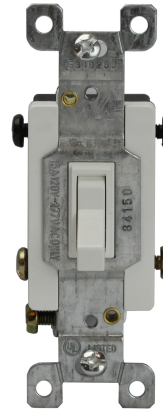

Residential Grade Toggle Switch/Four-Way

Model No.: 84150

Description: The 84150 switch make installation quick and simple with its versatile design which features side mount wiring. The impact resistant thermoplastic body is built strong to endure years of use as well as being resistant to a wide temperature range.

Features:

- Quick and Easy Installation
- Side Wiring
- Grounding Screw Attached
- Durable Impact-Resistant Thermoplastic Switch and Frame
- 2 Year Warranty

Specifications:

Type	Four-Way
Color Availability.....	White and Ivory
Ground.....	Grounding Screw Attached
Amperage.....	15Amp
Voltage.....	120/277VAC
Termination.....	Side
Actuator Material	Thermoplastic
Standards and Certifications.....	UL Listed