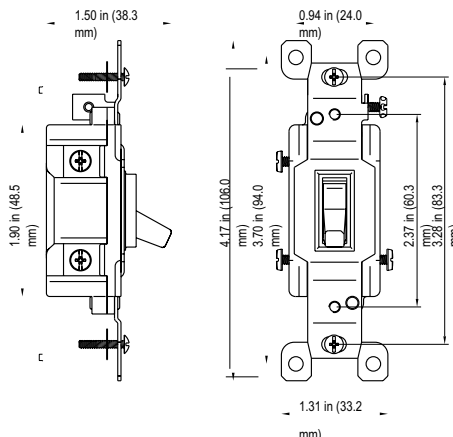

Residential Grade Toggle Switch/Four-Way

Model No.: 84150

Description: The 84150 switch make installation quick and simple with its versatile design which features side mount wiring. The impact resistant thermoplastic body is built strong to endure years of use as well as being resistant to a wide temperature range.

Features:

- Quick and Easy Installation
- Side Wiring
- Grounding Screw Attached
- Durable Impact-Resistant Thermoplastic Switch and Frame
- 2 Year Warranty

Specifications:

Type	Four-Way
Color Availability.....	White and Ivory
Ground.....	Grounding Screw Attached
Amperage.....	15Amp
Voltage.....	120/277VAC
Termination.....	Side
Actuator Material	Thermoplastic
Standards and Certifications.....	UL Listed