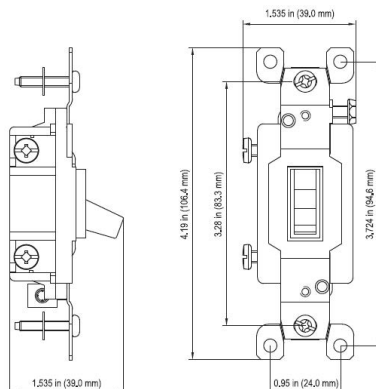

**Residential Grade  
Three-Way  
Toggle Switch  
15A, 120/277VAC**

Model No.: 83150-W

**Description:** The 83150 switch make installation quick and simple with its versatile design. This switch features side mount wiring as well as push-in wiring on the rear. The impact resistant thermoplastic body is built strong to endure years of use as well as being resistant to a wide temperature range.

**Features:**

- 15Amp, 120/277VAC
- Flammability UL94, V2 Rating
- With ears; quick push-in and side wired; steel strap
- Push in and side wired for quick installation
- Easy to wire, work with tungsten, fluorescent and resistive loads.

**Specifications:**

Type .....	Three-Way
Color Availability.....	White, Almond, Brown, and Ivory
Ground.....	Grounding Screw Attached
Amperage.....	15Amp
Voltage.....	120/277VAC
Termination.....	Rear Push In and Side
Actuator Material .....	Thermoplastic
Standards and Certifications.....	UL Listed