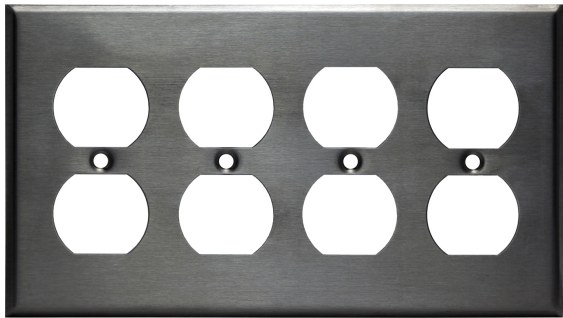

Duplex Receptacle Wall Plate - Stainless Steel 4 Gang

Model No.: 7724

Description: Protect live parts of electrical outlets with the simple design of the Enerlites 7724 4 gang receptacle wall plate in your home or office. Featuring a smooth finish with no recessed lines, this 4 gang wall plate will maintain its beautiful appearance with easy cleaning.

Features:

- Easy four-screws installation; screws included
- Constructed from durable stainless steel
- Durably made from corrosion-resistant type 430 stainless steel
- UL listed for indoors

Specifications:

Type.....	4-gang plate houses 4 duplex receptacles
Color.....	Stainless Steel
Depth.....	.25"
Height.....	4.5"
Width.....	8.25"
Screws.....	Included
Shape.....	Rectangle

Testing & Code Compliance