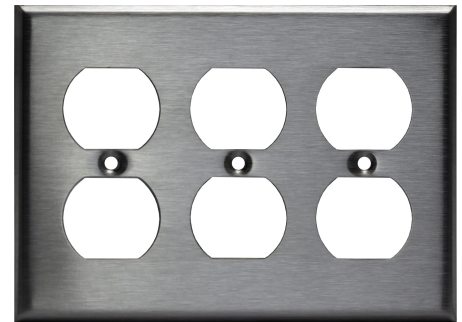

**Duplex Receptacle Wall Plate - Stainless Steel
3 Gang**

Model No.: 7723

Description: Protect live parts of electrical outlets with the simple design of the Enerlites 7723 3 gang receptacle wall plate in your home or office. Featuring a smooth finish with no recessed lines, this 3 gang wall plate will maintain its beautiful appearance with easy cleaning.

Features:

- Easy three-screws installation; screws included
- Constructed from durable stainless steel
- Durably made from corrosion-resistant type 430 stainless steel
- UL listed for indoors

Specifications:

Type.....	3-gang plate houses 3 duplex receptacles
Color.....	Stainless Steel
Depth.....	.25"
Height.....	4.5"
Width.....	6.45"
Screws.....	Included
Shape.....	Rectangle

Testing & Code Compliance