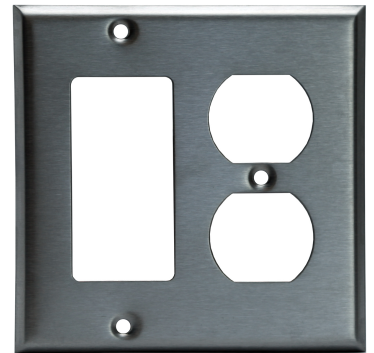

**General
Specification**

**2-Gang Duplex Receptacle
and Decorator/GFCI Wall
Plate Stainless Steel**

Model No.: 772131

Description: The sleek, contemporary design of the Enerlites 772131 2 gang duplex receptacle and decorator/GFCI wall plate is a fantastic addition for any home or office. Its smooth, easy to clean finish and extremely sturdy stainless steel design make this wall plate a worry-free, long-lasting fixture.

Features:

- No hassle four-screw installation; screws included
- Constructed from durable stainless steel
- Durably made from corrosion-resistant type 430 stainless steel
- UL listed for indoors

Specifications:

Type.....	2-gang Duplex Receptacle and Decorator/GFCI Plate
Color.....	Stainless Steel
Depth.....	.25"
Height.....	4.5"
Width.....	4.57"
Screws.....	Included
Shape.....	Square

Testing & Code Compliance