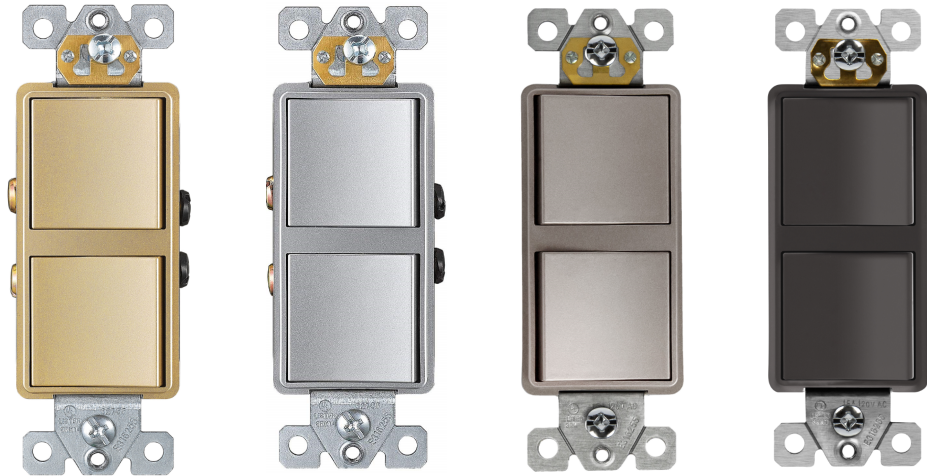

Elite
SERIES

ELITE SERIES

Decorator Double Switch

Single Pole 15A, 120/277VAC

Model No: 62834-DB-GD-NK-SV

Description

Enerlites 62834 is part of our Elite Series. This premium decorator switch has four different colored matte finish. It is perfect for homeowners who are looking to upgrade the appearance of their living and work space with a modern switch. Made with heat-resistant material and a high im-pact resistant body, the decorator switch can handle use in any location.

Features

- 15 Amp, 120/277VAC.
- Large triple quiet decorator paddle to turn lights on and off.
- Flammability UL94, V2 Rating.
- Push in and side wired for quick installation.
- Easy to wire, work with tungsten, fluorescent and resistive loads.

Testing & Code Compliance

Specifications

Type	Single Pole
Ground	Grounding Screw Attachment
Amperage	15Amp
Voltage	120/277VAC
Termination	Rear Push In and Side
Material	Thermoplastic
Gold	62834-GD
Silver	62834-SV
Nickel	62834-NK
Dark Bronze	62834-DB