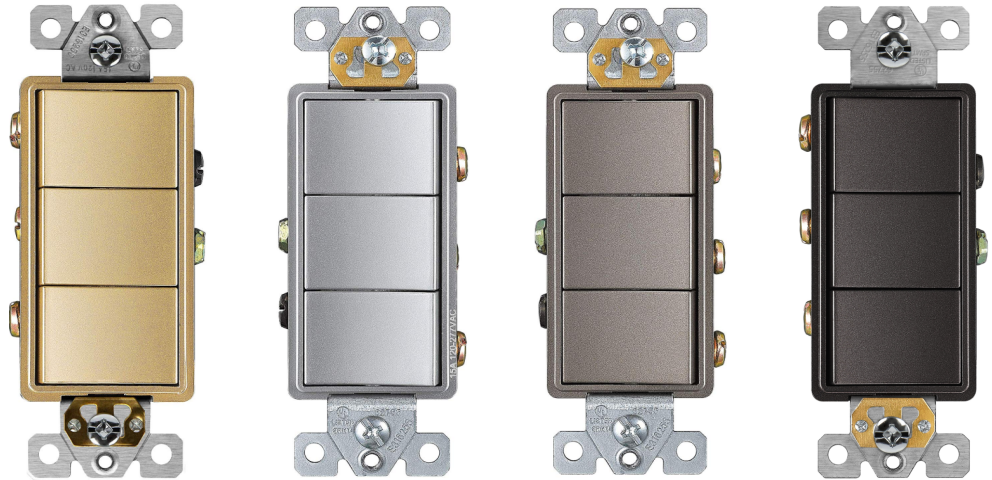

ELITE SERIES

Decorator Triple Switch

Single Pole 15A, 120/277VAC

Model No: 62755-DB-GD-NK-SV

Description

Enerlites 62755 is part of our Elite Series. This premium decorator switch has four different colored matte finish. It is perfect for homeowners who are looking to upgrade the appearance of their living and work space with a modern switch. Made with heat-resistant material and a high im-pact resistant body, the decorator switch can handle use in any location.

Features

- 15 Amp, 120/277VAC.
- Large triple quiet decorator paddle to turn lights on and off.
- Flammability UL94, V2 Rating.
- Push in and side wired for quick installation.
- Easy to wire, work with tungsten, fluorescent and resistive loads.

Testing & Code Compliance

Specifications

Type	Single Pole
Ground	Grounding Screw Attachment
Amperage	15Amp
Voltage	120/277VAC
Termination	Rear Push In and Side
Material	Thermoplastic
Gold	62755-GD
Silver	62755-SV
Nickel	62775-NK
Dark Bronze	62755-DB

Application