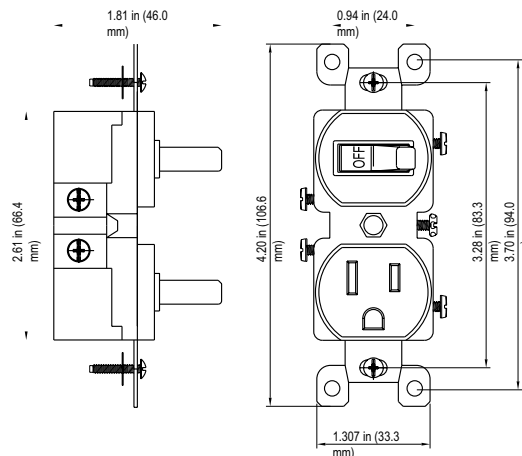

### Residential Grade Switch with Receptacle Single Pole 15A, 120VAC

Model No.: 62150

**Description:** The 62150 switch make installation quick and simple with its versatile design. This switch features a switch with a single 5-15R receptacle. The impact resistant thermoplastic body is built strong to endure years of use as well as being resistant to a wide temperature range.

**Features:**

- 15 Amp, 120VAC
- All devices fit standard wallboxes
- Terminal screws backed out ready for wiring
- Side wire terminals accept #12, #14 AWG Cu solid or stranded wire
- Two year warranty

**Specifications:**

Type .....	Single Pole
Color Availability.....	Ivory and White
Ground.....	Grounding Screw Attached
Amperage.....	15Amp
Voltage.....	120VAC
Termination.....	Side
Actuator Material .....	Thermoplastic
Standards and Certifications.....	UL Listed