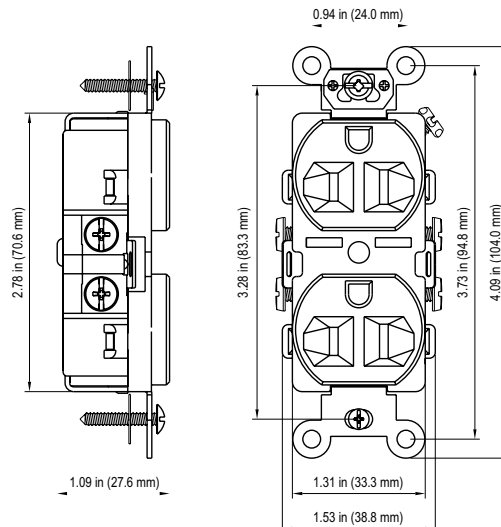

### Industrial Grade Duplex Receptacle 2-Pole, 3-Wire 20A/125V, 5-15R

Model No.: 62080

**Description:** Enerlites' Industrial Grade Receptacles are rated for variety of standard configuration and its smooth face design does not collect dirt. Each duplex is equipped with break-off plaster ears and tabs to allow for easy alignment and 2-circuit conversion. All duplex receptacles are designed with thermoplastic construction and feature a shallow build for maximum wiring room

**Features:**

- 20 amp/125-Volt
- Flammability UL94, V2 Rating.
- With ears; straight blade; side wired; steel strap
- NEMA 5-15R, 2P and 3W
- Shallow design for maximum wiring room

**Specifications:**

Type .....	Two Pole
Color Availability.....	Ivory and White
Grounding.....	Grounding
Amperage.....	20Amp
Voltage.....	125V
Termination.....	Rear and Side Wired
Thermoplastic Cover and Body	
Standards and Certifications.....	UL Listed