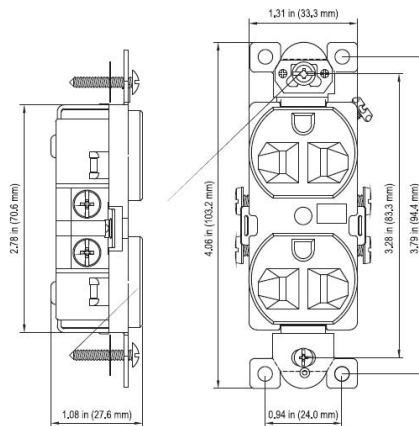

Commercial Grade Duplex Receptacle 2-Pole, 3-Wire 20A/125V, 5-20R

Model No.: 62040-W

Description: Enerlites' Residential Grade Receptacles are rated for variety of standard configuration. Each duplex is equipped with break-off plaster ears and tabs to allow for easy alignment and 2-circuit conversion. All duplex receptacles are designed with thermoplastic construction and feature a shallow build for maximum wiring room

Features:

- 20 amp/125-Volt
- Flammability UL94, V2 Rating.
- With ears; straight blade; side wired; steel strap
- NEMA 5-20R, 2P and 3W
- Shallow design for maximum wiring room

Specifications:

Type	Two Pole
Color Availability.....	White, Almond, Ivory, Brown, and Black
Grounding.....	Self Grounding
Amperage.....	20Amp
Voltage.....	125V
Termination.....	Side Wired
Thermoplastic Cover and Body	
Standards and Certifications.....	UL Listed