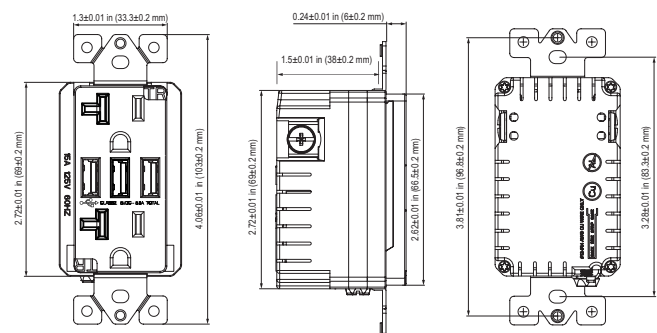

Color Swatches

Dimensional Drawing

Specification Submittal

Job Name: Job Number:

Models: