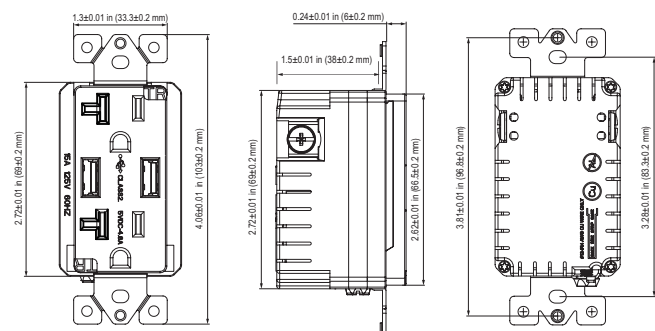

Color Swatches

Dimensional Drawing

Specification Submittal

Job Name: Job Number:

Models: