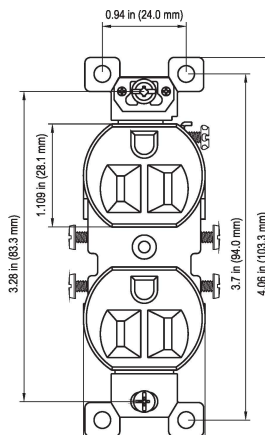

Residential Grade Duplex Receptacle 2-Pole, 3-Wire 15A/125V, 5-15R

Model No.: 61580

Description: Enerlites' Residential Grade Receptacles are rated for variety of standard configuration. Each duplex is equipped with break-off plaster ears and tabs to allow for easy alignment and 2-circuit conversion. All duplex receptacles are designed with thermoplastic construction and feature a shallow build for maximum wiring room

Features:

- 15 amp/125-Volt
- Flammability UL94, V2 Rating.
- With ears; straight blade; quick push-in and side wired; steel strap
- NEMA 5-15R, 2 pole
- Shallow design for maximum wiring room

Specifications:

Type	Two Pole
Color Availability.....	White, Almond,Ivory, Light Almond, and Gray
Grounding.....	Self Grounding
Amperage.....	15Amp
Voltage.....	125V
Termination.....	Push In and Side Wired
Actuator Material	Thermoplastic
Standards and Certifications.....	UL Listed