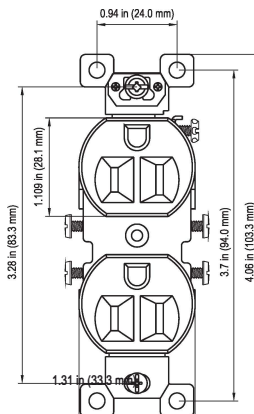

Residential Grade Duplex TR Receptacle 2-Pole, 3-Wire 15A/125V, 5-15R

Model No.: 61580-TR

Description: Enerlites' Residential Grade Receptacles are rated for variety of standard configuration. Each duplex is Tamper Resistant and equipped with break-off plaster ears and tabs to allow for easy alignment and 2-circuit conversion. All duplex receptacles and designed with thermoplastic construction and feature a shallow build for maximum wiring room

Features:

- 15 amp/125-Volt
- Flammability UL94, V2 Rating.
- With ears; straight blade; quick push-in and side wired; steel strap
- Tamper Resistant
- Shallow design for maximum wiring room

Specifications:

Type Two Pole
 Color Availability..... White, Almond, Ivory, Light Almond, Brown, and Black
 Grounding..... Self Grounding
 Amperage..... 15Amp
 Voltage..... 125V
 Termination..... Push In and Side Wired
 Thermoplastic Cover and Body
 Standards and Certifications..... UL Listed