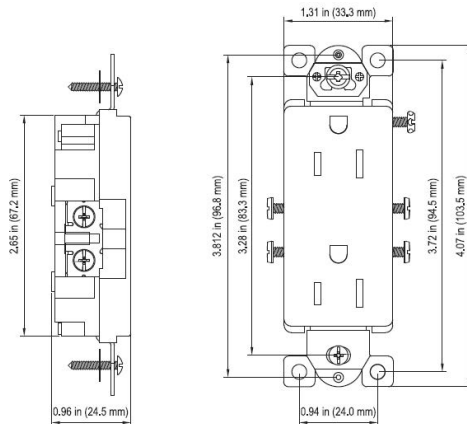

**Residential Grade
Duplex Receptacle
2-Pole, 3-Wire
15A/125V, 5-15R**

Model No.: 61501-W

Description: Enerlites' Residential Grade Receptacles are rated for variety of standard configuration. Each decorator receptacle is equipped with break-off plaster ears and tabs to allow for easy alignment and 2-circuit conversion. All decorator receptacles are designed with thermoplastic construction and feature a shallow build for maximum wiring room

Features:

- 15 amp/125-Volt
- Flammability UL94, V2 Rating.
- With ears; quick push-in and side wired; steel strap
- NEMA 5-15R, 2P and 3W
- Shallow design for maximum wiring room

Specifications:

Type	Two Pole
Color Availability.....	White, Almond, Ivory, and Light Almond
Grounding.....	Self Grounding
Amperage.....	15Amp
Voltage.....	125V
Termination.....	Push In and Side Wired
Actuator Material	Thermoplastic
Standards and Certifications.....	UL Listed