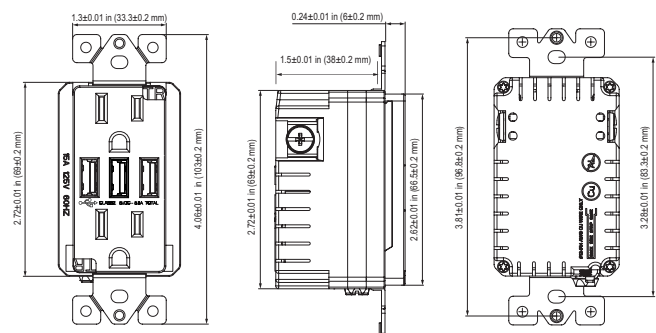

Color Swatches

Dimensional Drawing

Specification Submittal

Job Name:

Job Number:

Models: