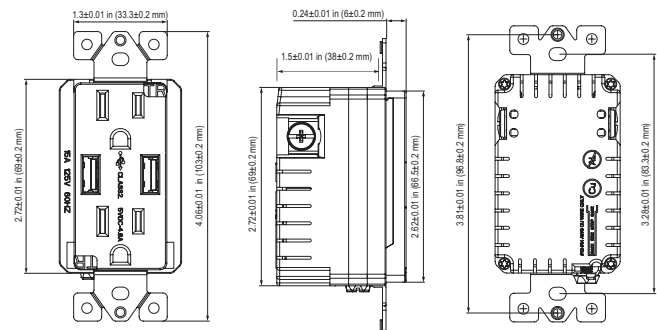

Color Swatches

Dimensional Drawing

Specification Submittal

Job Name: Job Number:

Models: