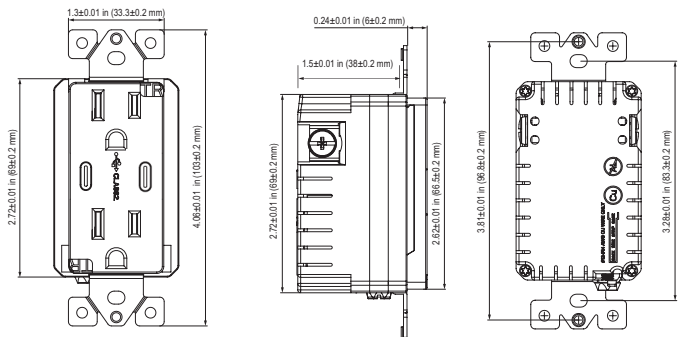

Testing & Code Compliance

Specification Submittal

Specifications

Receptacle Rating	15A, 125VAC
Type C USB Port	5V-3A
Type C USB Port	5V-3A
Wire Terminals	#14-#12 AWG
Operating Temperature	-4 to 140°F (-20 to 60°C)
Supported	USB 3.1, 3.0, 2.0, 1.1
Dimensions	2.71"X1.71"X1.79"
Warranty	2 Years

Application

- Cafes
- Airport Lounges
- Laboratories
- Kitchens
- Meeting Rooms
- Bedrooms
- Offices
- Restaurants
- Hotels
- Cafeterias

Color Swatches

Dimensional Drawing

Job Name:

Job Number:

Models: