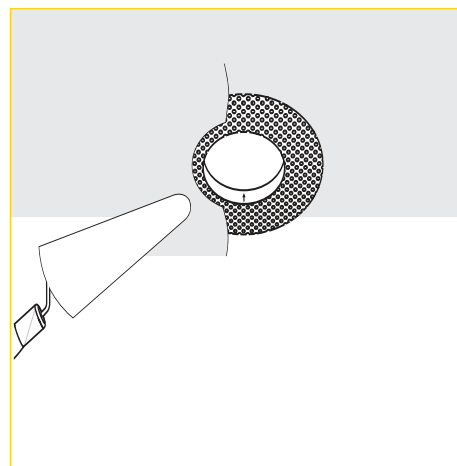

Installation Guide