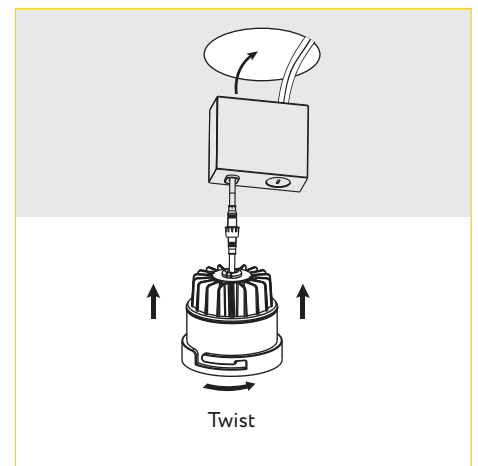

Installation Guide