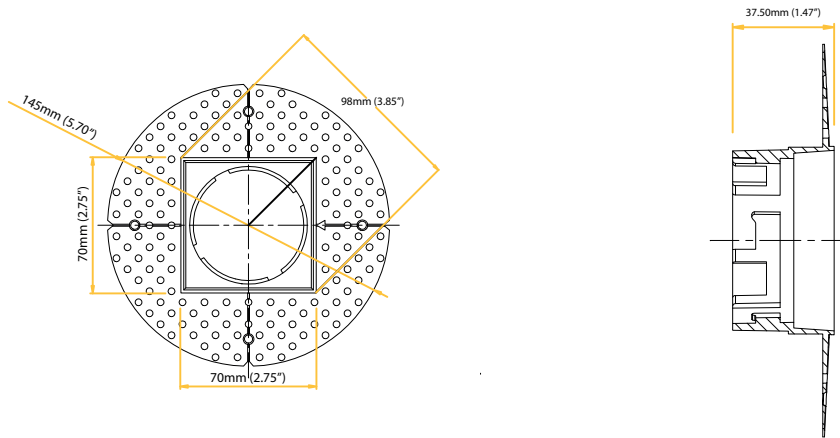

Square Mash

Dimmer List

BRAND	SERIES	MODEL	LOAD	DIMMABILITY	BRAND	SERIES	MODEL	LOAD	DIMMABILITY
LUTRON	ARIADNI	AYCL-153P	150W	OK	LUTRON	TOGLER	TG-600P	600W	OK
	DIVA	DV-600PR	600W	OK		TOGLER	TGCL-153P	150W	OK
	DIVA	DVCL-153P	150W	OK		CASETA	WIRELESS DIMMER	150W	OK
	MAESTRO	MACL-153MH	600W	OK	LEVITON	SURESLIDE	6633	600W	OK
	MAESTRO WIRELESS	MRF2-6-CL	150W	OK		SURESLIDE DECORA	6674	600W	20-100%
	ROTARY	D-600P	600W	OK		TRIMATRON	6602	600W	20-100%
	ELECTRONIC	NTELV-300P	600W	OK		ILLVMATECH	IPL06	600W	OK
	SKYLARK	S-600P	600W	OK	LEGRAND	ADORNE	ADTP703TU	700W	20-100%
	SKYLARK CONTOUR	CT-600P	600W	OK		HARMONY	H703PTW	700W	OK
SKYLARK CONTOUR	CLCL-153P	153W	OK	COOPER	ASPIRE	9540	1000W	OK	
					DEVINE	DAL06P	300W	OK