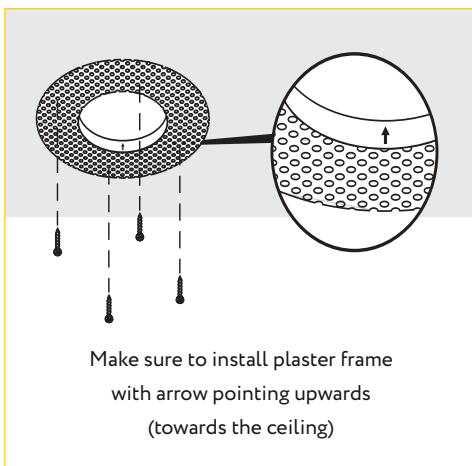

Installation Guide