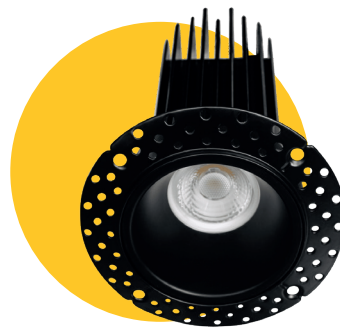

**G-48414**

**G-48415**

**G-48416**

**G-48417**

Pack:18

ITEM	G-48414	G-48415	G-48416	G-48417
DESCRIPTION	R2/8W/R/LED/TL/5CCT	R2/8W/R/LED/TL/5CCT B	R2/14W/R/LED/TL/5CCT	R2/14W/R/LED/TL/5CCT B
COLOR TEMP	27, 30, 35, 41, 50k	27, 30, 35, 41, 50k	27, 30, 35, 41, 50k	27, 30, 35, 41, 50k
OUTPUT LUMEN	600	600	950	950
BEAM ANGLE	40°	40°	40°	40°
INPUT VOLTS	120V	120V	120V	120V
WATTAGE	8W	8W	14W	14W
EQUIV. WATTAGE	65W	65W	120W	120W
CRI	>90	>90	>90	>90
DIMMABLE	Yes	Yes	Yes	Yes
CUTOUT	2.56	2.56	2.56	2.56
OD	3.50	3.50	3.50	3.50
HEIGHT	2.55	2.55	5.00	5.00
mA	36v	36v	36v	36v
OUTPUT VOLTS	180 mA	180 mA	320 mA	320 mA

# SQUARE MASH (ADD-ON)

**G-48413**

Compatible with G-48414/G-48416

**G-48412**

Compatible with G-48415-G-48417

Pack:24

ITEM	G-48413	G-48412
DESCRIPTION	T2/SQ/LED/W/TL	T2/SQ/LED/B/TL
TRIM FINISH	White	Black
OD	5.7	5.7
CUTOUT	Rd 3.85, Sq 2.75.	Rd 3.85, Sq 2.75.
HEIGHT	8W 3.15", 14W 5.60".	8W 3.15", 14W 5.60".
COMPATIBLE WITH	G-48414, G-48416	G-48415, G-48417