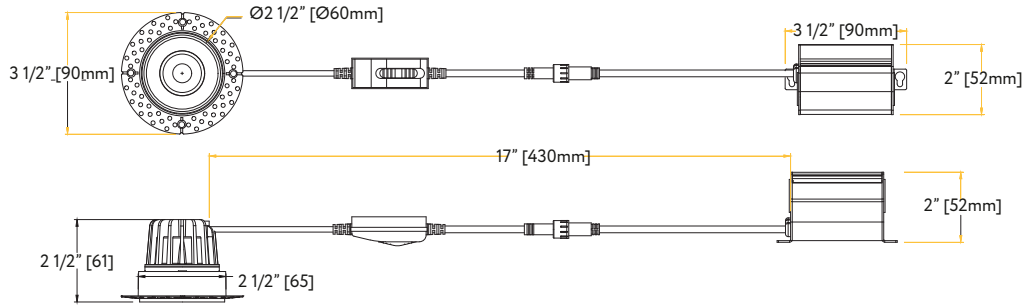

Round Mash

8W