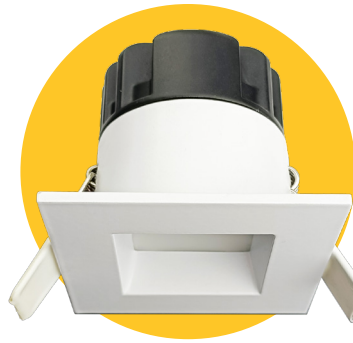

G-48508

G-48509

| ITEM | G-48508 | ITEM | G-48509 |
|----------------|---------------------|----------------|---------------------|
| DESCRIPTION | RS2/8W/R/LED/5CCT | DESCRIPTION | RS2/8W/SQ/LED/5CCT |
| COLOR TEMP | 27, 30, 35, 41, 50k | COLOR TEMP | 27, 30, 35, 41, 50k |
| OUTPUT LUMEN | 500 | OUTPUT LUMEN | 500 |
| BEAM ANGLE | 100 | BEAM ANGLE | 100 |
| INPUT VOLTS | 120V | INPUT VOLTS | 120V |
| WATTAGE | 8W | WATTAGE | 8W |
| EQUIV. WATTAGE | 50W | EQUIV. WATTAGE | 50W |
| CRI | 90> | CRI | 90> |
| DIMMABLE | Yes | DIMMABLE | Yes |
| OD | 2.55 | OD | 2.55 |
| HEIGHT | 2.39 | HEIGHT | 2.39 |
| CUTOUT | 2.08 | CUTOUT | 2.08 |
| MA | 170 | MA | 170 |
| OUTPUT VOLTS | 33-38V DC | OUTPUT VOLTS | 33-38V DC |

-
- SOFT WHITE 2700K
 - WARM WHITE 3000K
 - NEUTRAL WHITE 3500K
 - COOL WHITE 4100K
 - SUPER WHITE 5000K

Pack:18

Dimmable:
5%

Lifetime:
50,000 hours

Warranty:
3 years

Dimmer List

| BRAND | SERIES | MODEL | LOAD | BRAND | SERIES | MODEL | LOAD | |
|--------|-----------------|-------------|------|----------------|--------------|---------------|------|------|
| LUTRON | SKYLARK CONTOUR | LECL-153P | 150W | LUTRON | TOGLER | TGCL-153P | 150W | |
| | | CTCL-150H | 150W | | ARIADNI | AYCL-153P | 150W | |
| | | LGCL-153PLH | 150W | | MAESTRO | MACL-153M | 600W | |
| | | CTCL-153P | 150W | | ILLUMATECH | IPL06 | 150W | |
| | | SCL-153P | 150W | | LEVITON | SURESLIDE | 6672 | 150W |
| | | S-600P | 600W | | | SURESLIDE | 6674 | 150W |
| | CASETA | PD-6WCL | 150W | EATON | SMART DIMMER | AAL06 | 300W | |
| | | PD-5NE | 150W | PASS & SEYMOUR | HARMONY | DCL453PTCCCV6 | 150W | |
| | | PD-10NXD | 250W | GE | ROCKER | 10464 | 150W | |
| | DIVA | DVCL-153P | 150W | | TOGGLE | 18027 | 150W | |