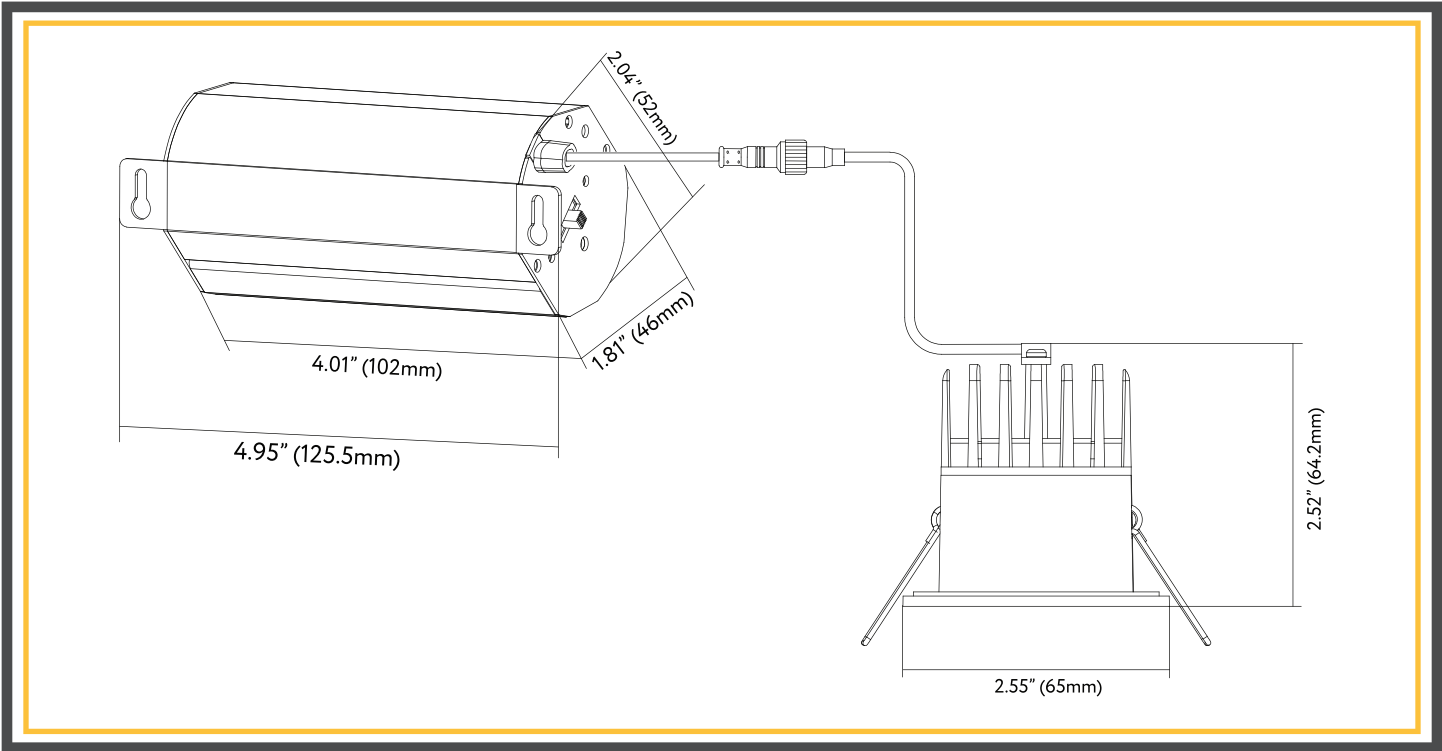

Dimmer List

BRAND	SERIES	MODEL	LOAD	BRAND	SERIES	MODEL	LOAD	
LUTRON	SKYLARK CONTOUR	LECL-153P	150W	LUTRON	TOGLER	TGCL-153P	150W	
		CTCL-150H	150W		ARIADNI	AYCL-153P	150W	
		LGCL-153PLH	150W		MAESTRO	MACL-153M	600W	
		CTCL-153P	150W		ILLUMATECH	IPL06	150W	
		SCL-153P	150W		LEVITON	SURESLIDE	6672	150W
		S-600P	600W			SURESLIDE	6674	150W
	CASETA	PD-6WCL	150W	EATON	SMART DIMMER	AAL06	300W	
		PD-5NE	150W	PASS & SEYMOUR	HARMONY	DCL453PTCCCV6	150W	
		PD-10NXD	250W	GE	ROCKER	10464	150W	
	DIVA	DVCL-153P	150W		TOGGLE	18027	150W	

Accessories

Emergency LED Driver

15W G-48410 30W G-48411

New Construction Plate

G-19981

Extension Cords

G-20247 5ft G-20248 10ft