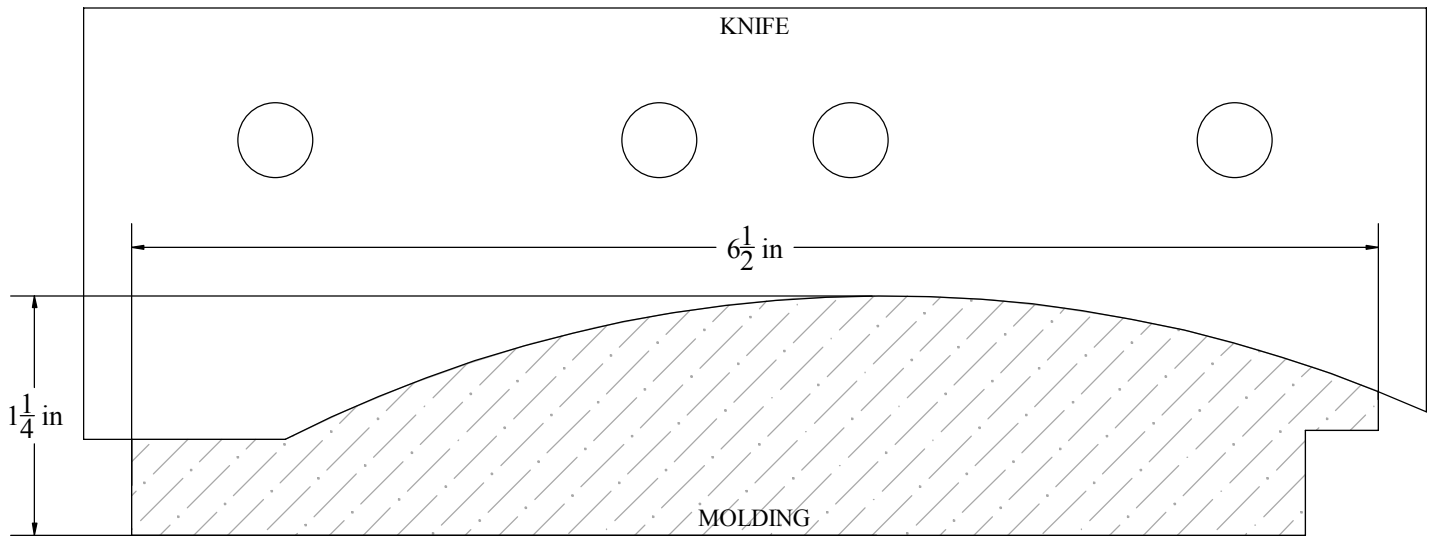

Description

LOG Siding, 1-1/4" x 6-1/2"

W&H Item #

3476

Printing may distort actual profile measurement. Print in "Actual Size", outer border should measure 8" x 10-1/2"

WILLIAMS & HUSSEY
MACHINE CO
105 State Route 101A, Unit 4
Amherst, NH 03031

800-258-1380 or 603-732-0219
Fax 603-732-4048
www.williamsnhussey.com
customerservice@williamsnhussey.com

KNIFE ORIENTATION
SHOWN FROM
THE INFEEED SIDE
OF MOLDER