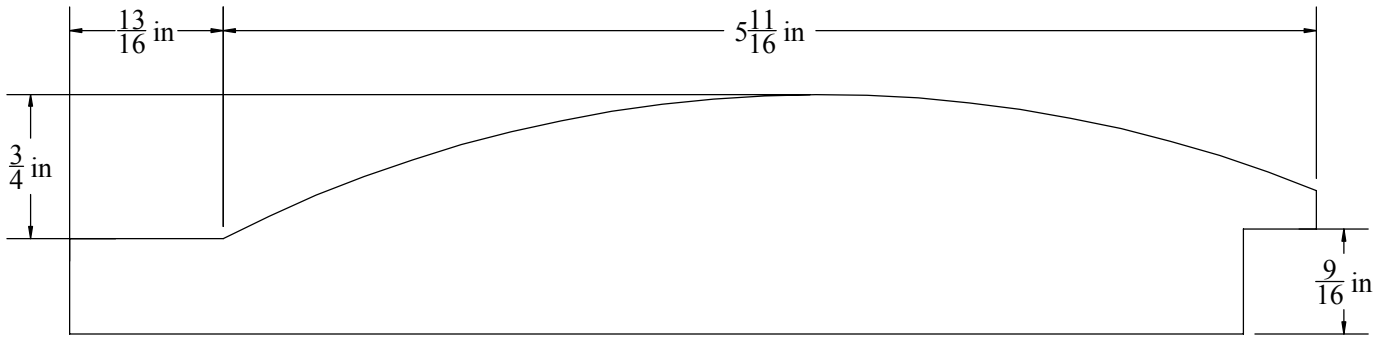

Description

LOG Siding, 1-1/4" x 6-1/2"

W&H Item #

3476

Printing may distort actual profile measurement. Print in "Actual Size", outer border should measure 8" x 10-1/2"

WILLIAMS & HUSSEY
MACHINE CO
105 State Route 101A, Unit 4
Amherst, NH 03031

800-258-1380 or 603-732-0219
Fax 603-732-4048
www.williamsnhussey.com
customerservice@williamsnhussey.com

KNIFE ORIENTATION
SHOWN FROM
THE INFEEED SIDE
OF MOLDER