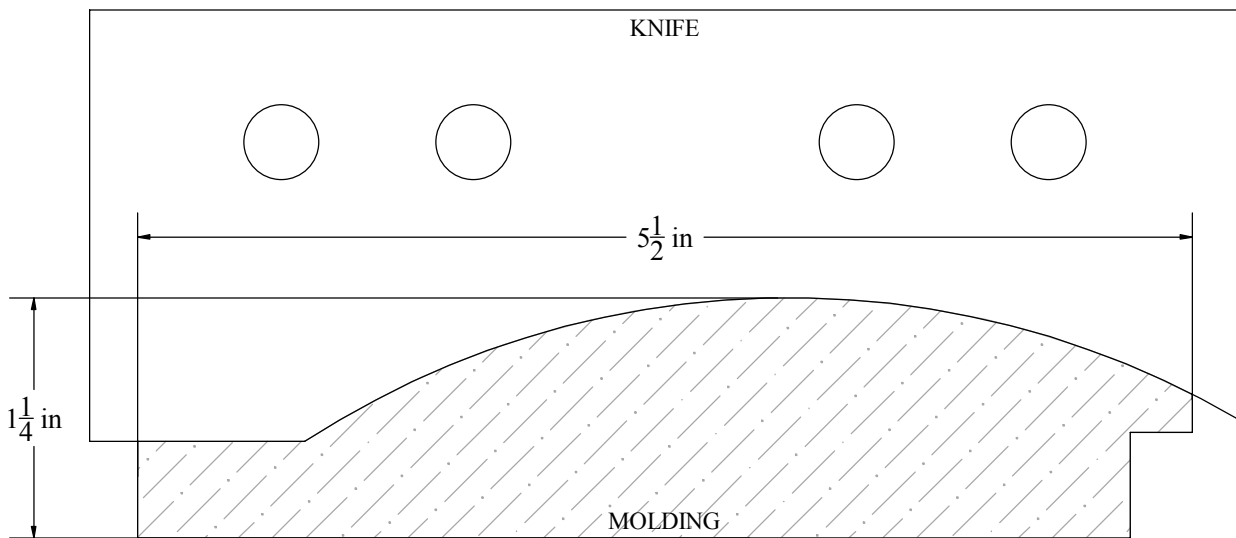

Description

LOG Siding, 1-1/4" x 5-1/2"

W&H Item #

3475

Printing may distort actual profile measurement. Print in "Actual Size", outer border should measure 8" x 10-1/2"

**WILLIAMS & HUSSEY  
MACHINE CO**  
105 State Route 101A, Unit 4  
Amherst, NH 03031