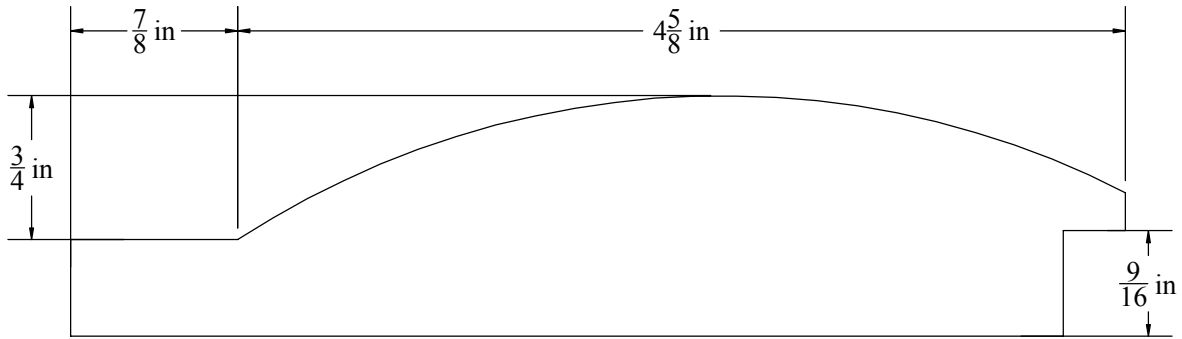

Description

LOG Siding, 1-1/4" x 5-1/2"

W&H Item #

3475

Printing may distort actual profile measurement. Print in "Actual Size", outer border should measure 8" x 10-1/2"

**WILLIAMS & HUSSEY  
MACHINE CO**  
105 State Route 101A, Unit 4  
Amherst, NH 03031