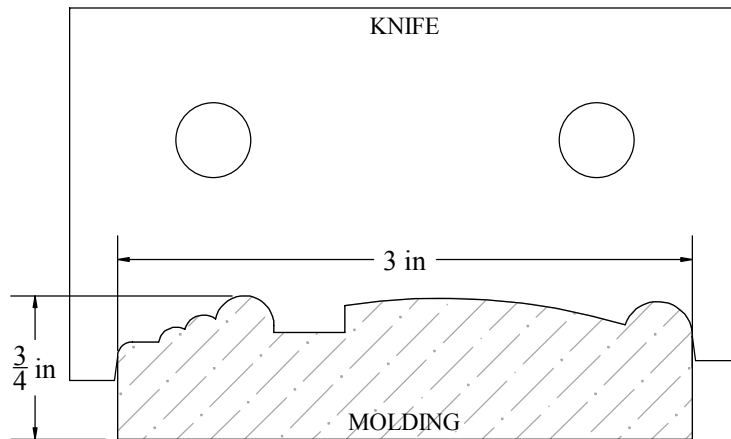

Description

CABINET Door Frame, 3/4" x 3", 3/8" Relief

W&H Item #

3305

Printing may distort actual profile measurement. Print in "Actual Size", outer border should measure 8" x 10-1/2"

WILLIAMS & HUSSEY  
MACHINE CO  
105 State Route 101A, Unit 4  
Amherst, NH 03031

800-258-1380 or 603-732-0219  
Fax 603-732-4048  
www.williamsnhussey.com  
customerservice@williamsnhussey.com

KNIFE ORIENTATION  
SHOWN FROM  
THE INFEEED SIDE  
OF MOLDER