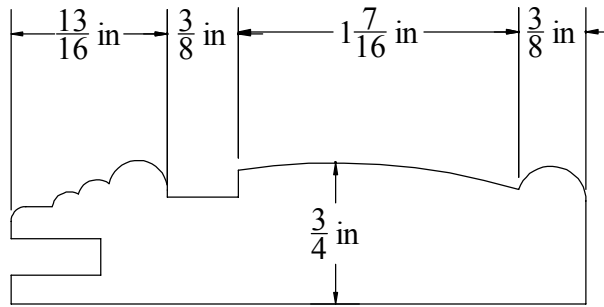

Description

CABINET Door Frame, 3/4" x 3", 3/8" Relief

W&H Item #

3305

Printing may distort actual profile measurement. Print in "Actual Size", outer border should measure 8" x 10-1/2"

WILLIAMS & HUSSEY  
MACHINE CO  
105 State Route 101A, Unit 4  
Amherst, NH 03031

800-258-1380 or 603-732-0219  
Fax 603-732-4048  
www.williamsnhussey.com  
customerservice@williamsnhussey.com

KNIFE ORIENTATION  
SHOWN FROM  
THE INFEEED SIDE  
OF MOLDER