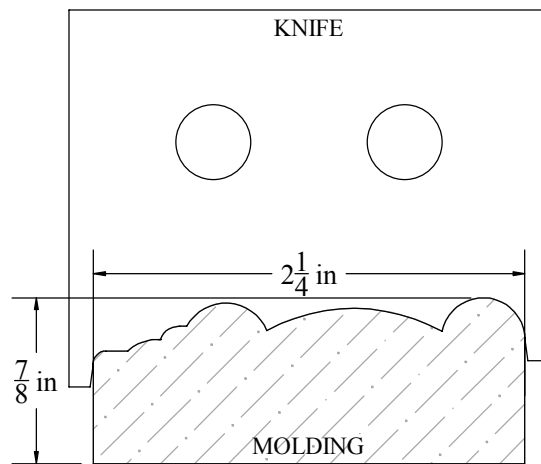

Description

Cabinet Door Frame, 7/8" x 2-1/4"

W&H Item #

3303

Printing may distort actual profile measurement. Print in "Actual Size", outer border should measure 8" x 10-1/2"

WILLIAMS & HUSSEY  
MACHINE CO  
105 State Route 101A, Unit 4  
Amherst, NH 03031

800-258-1380 or 603-732-0219  
Fax 603-732-4048  
www.williamsnhussey.com  
customerservice@williamsnhussey.com

KNIFE ORIENTATION  
SHOWN FROM  
THE INFEEED SIDE  
OF MOLDER