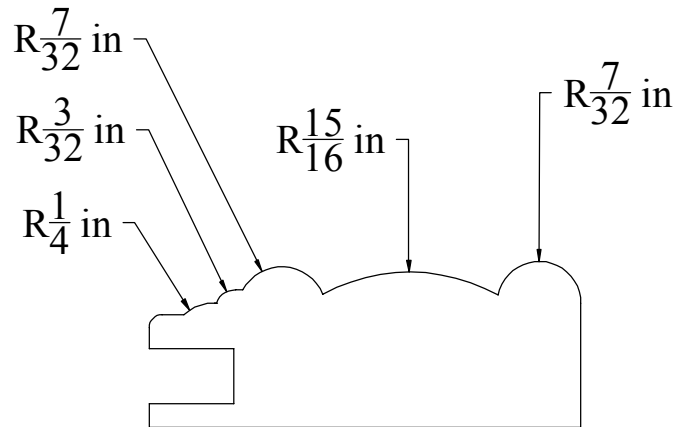

Description

Cabinet Door Frame, 7/8" x 2-1/4"

W&H Item #

3303

Printing may distort actual profile measurement. Print in "Actual Size", outer border should measure 8" x 10-1/2"

WILLIAMS & HUSSEY  
MACHINE CO  
105 State Route 101A, Unit 4  
Amherst, NH 03031

800-258-1380 or 603-732-0219  
Fax 603-732-4048  
www.williamsnhussey.com  
customerservice@williamsnhussey.com

KNIFE ORIENTATION  
SHOWN FROM  
THE INFEEED SIDE  
OF MOLDER