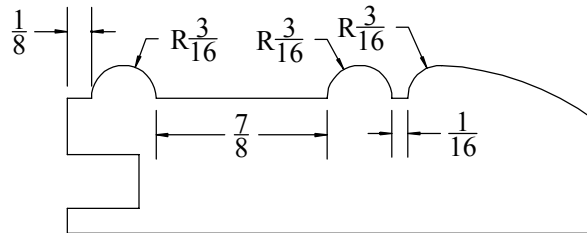

Description

Cabinet Door Frame, 7/8" x 2-3/4"

W&H Item #

3302

Printing may distort actual profile measurement. Print in "Actual Size", outer border should measure 8" x 10-1/2"

WILLIAMS & HUSSEY
MACHINE CO
105 State Route 101A, Unit 4
Amherst, NH 03031

800-258-1380 or 603-732-0219
Fax 603-732-4048
www.williamsnhussey.com
customerservice@williamsnhussey.com

KNIFE ORIENTATION
SHOWN FROM
THE INFED SIDE
OF MOLDER