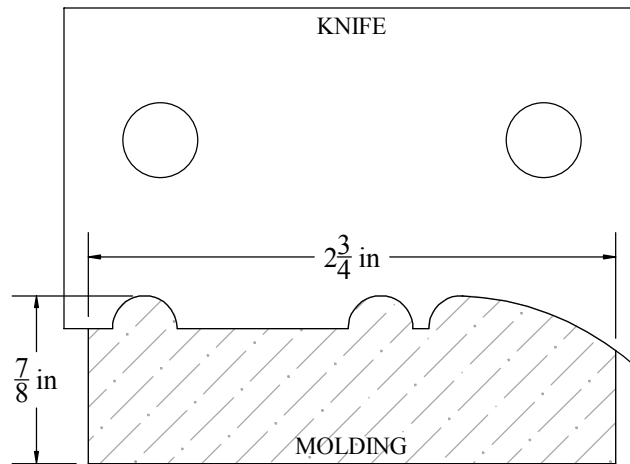

Description

Cabinet Door Frame, 7/8" x 2-3/4"

W&H Item #

3302

Printing may distort actual profile measurement. Print in "Actual Size", outer border should measure 8" x 10-1/2"

WILLIAMS & HUSSEY
MACHINE CO
105 State Route 101A, Unit 4
Amherst, NH 03031

800-258-1380 or 603-732-0219
Fax 603-732-4048
www.williamsnhussey.com
customerservice@williamsnhussey.com

KNIFE ORIENTATION
SHOWN FROM
THE INFED SIDE
OF MOLDER