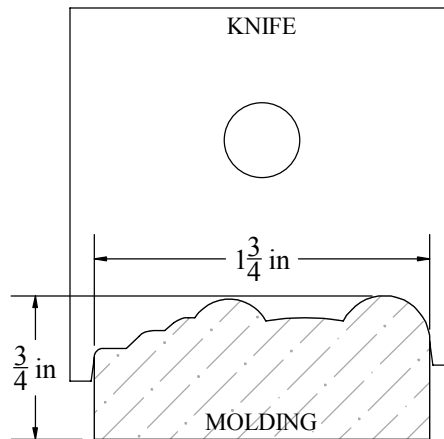

Description

Cabinet Door Frame, 3/4" x 1-3/4"

W&H Item #

3301

Printing may distort actual profile measurement. Print in "Actual Size", outer border should measure 8" x 10-1/2"

**WILLIAMS & HUSSEY
MACHINE CO**
105 State Route 101A, Unit 4
Amherst, NH 03031

800-258-1380 or 603-732-0219
Fax 603-732-4048
www.williamsnhussey.com
customerservice@williamsnhussey.com

**KNIFE ORIENTATION
SHOWN FROM
THE INFED SIDE
OF MOLDER**