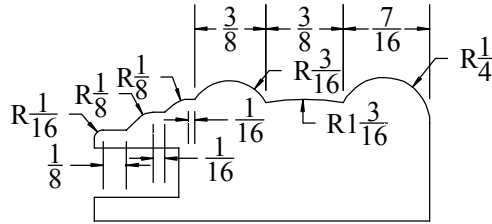

Description

Cabinet Door Frame, 3/4" x 1-3/4"

W&H Item #

3301

Printing may distort actual profile measurement. Print in "Actual Size", outer border should measure 8" x 10-1/2"

**WILLIAMS & HUSSEY
MACHINE CO**
105 State Route 101A, Unit 4
Amherst, NH 03031

800-258-1380 or 603-732-0219
Fax 603-732-4048
www.williamsnhussey.com
customerservice@williamsnhussey.com

**KNIFE ORIENTATION
SHOWN FROM
THE INFED SIDE
OF MOLDER**